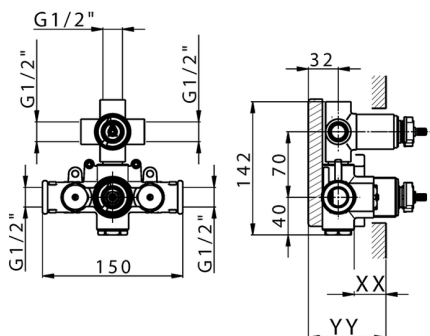

3-outlet Concealed thermostatic shower valve CONCEALED_ZB018201

MODEL **ZB018201**

3-Outlet Concealed thermostatic mixer, with 3-outlet diverter, without trim kit

AVAILABLE FINISHINGS

CHARACTERISTICS

| | |
|---------------------------------------|------------------|
| Installation | Concealed |
| Cartridge Spare Parts | 24.04A.PP |
| 8x20 Plus P Thermostatic Valve | |
| Concealed | 1 |

Piastra/Plate/Plaque/Platte/Placa
 2-3mm: XX 25-40 YY 76-91
 10 mm: XX 16-31 YY 65-80

DeviaStop

The Huber Devia Stop technology allows to adjust the water flow and to direct it to the selected output point (overhead soaker, hand shower, etc).