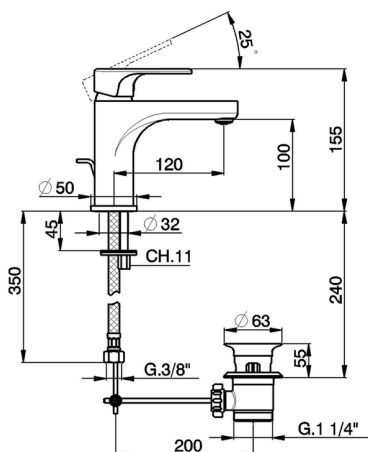

## Single lever 'large' washbasin mixer H3\_AH000490

MODEL **AH000490**

Single lever 'large' washbasin mixer, with 1"1/4 automatic pop up waste, G.3/8" stainless steel flexible hoses

### CHARACTERISTICS

Cartridge Spare Parts **ZZ95435000**

**35 mm Cartridge**

### EcoStop

EcoStop feature limits water flow to approximately 50% of maximum output with one point of resistance on setting. Push slightly past the middle stop only when full water output is required. This will save water up to 50%.