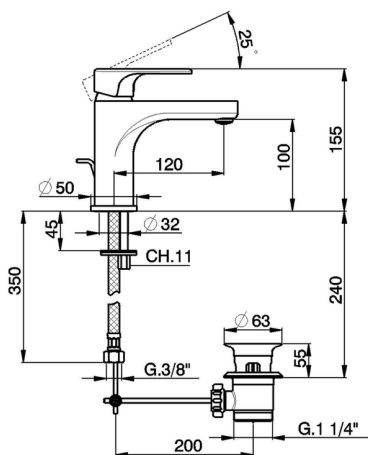

## Single lever 'large' washbasin mixer H3\_AH000490

MODEL **AH000490**

Single lever 'large' washbasin mixer, with 1"1/4 automatic pop up waste, G.3/8" stainless steel flexible hoses

### CHARACTERISTICS

Cartridge Spare Parts **ZZ95435000**

**35 mm Cartridge**

### EcoStop

EcoStop feature limits water flow to approximately 50% of maximum output with one point of resistance on setting. Push slightly past the middle stop only when full water output is required. This will save water up to 50%.