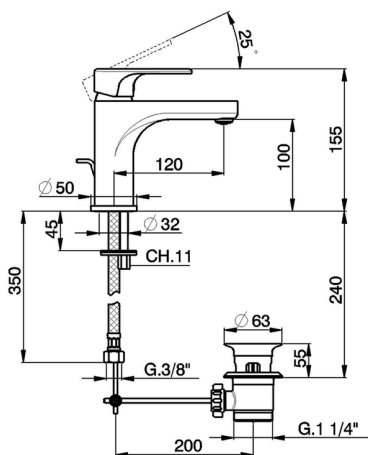

Single lever 'large' washbasin mixer H3_AH000490

MODEL **AH000490**

Single lever 'large' washbasin mixer, with 1"1/4 automatic pop up waste, G.3/8" stainless steel flexible hoses

AVAILABLE FINISHINGS

-  **21** 21 Chrome
-  **2F** 2F Brushed Nickel
-  **40** 40 Matt Black

CHARACTERISTICS

Cartridge Spare Parts **ZZ95435000**

35 mm Cartridge

EcoStop

EcoStop feature limits water flow to approximately 50% of maximum output with one point of resistance on setting. Push slightly past the middle stop only when full water output is required. This will save water up to 50%.