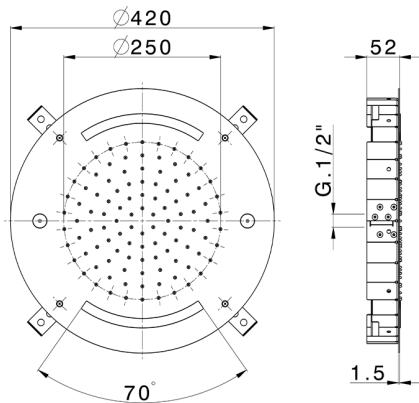

Ø 420 mm Chromotherapy Ceiling showerhead ZEN_ZS1C0025

MODEL **ZS1C0025**

Ø 420 mm Chromotherapy Ceiling showerhead, rain, spraying and chromotherapy functions, built-in control included, Stainless Steel AISI 304

AVAILABLE FINISHINGS

- **D1** D1 Brushed Inox
- **40** 40 Matt Black
- **4Q** 4Q Matt White
- **5G** 5G Rose Gold
- **D2** D2 Polished Inox

CHARACTERISTICS

2026-04-06