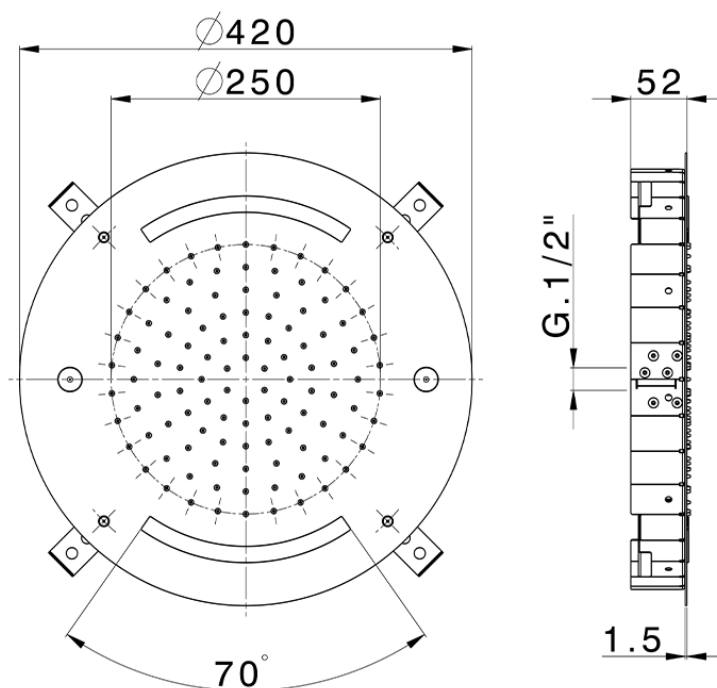

Ø 420 mm Chromotherapy Ceiling showerhead ZEN_ZS1C0025

ZS1C0025

<https://en.huberitalia.com/o-420-mm-chromotherapy-ceiling-showerhead-zen-zs1c0025>

2026-04-29