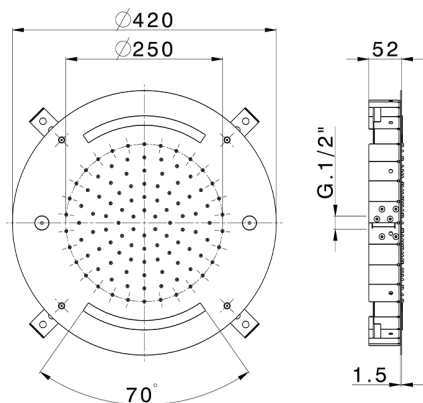

Ø 420 mm Chromotherapy Ceiling showerhead ZEN_ZS1C0025

MODEL **ZS1C0025**

Ø 420 mm Chromotherapy Ceiling showerhead, rain, spraying and chromotherapy functions, built-in control included, Stainless Steel AISI 304

AVAILABLE FINISHINGS

- **D1** D1 Brushed Inox
- **40** 40 Matt Black
- **4Q** 4Q Matt White
- **5G** 5G Rose Gold
- **D2** D2 Polished Inox

CHARACTERISTICS

2026-04-08