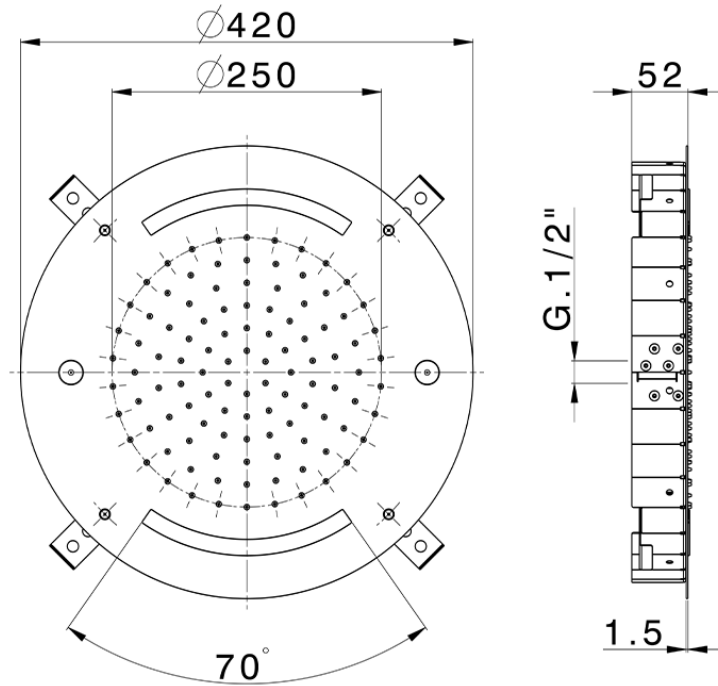

Ø 420 mm Chromotherapy Ceiling showerhead ZEN_ZS1C0025

ZS1C0025

<https://en.huberitalia.com/o-420-mm-chromotherapy-ceiling-showerhead-zen-zs1c0025>

2026-04-08