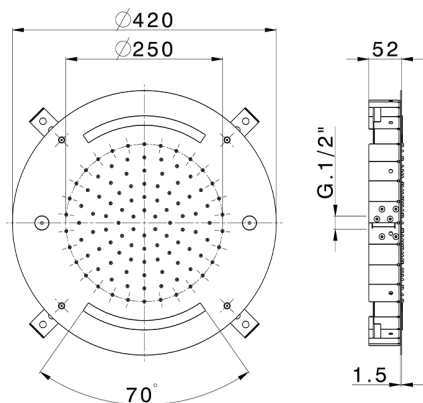

Ø 420 mm Chromotherapy Ceiling showerhead ZEN_ZS1C0025

MODEL **ZS1C0025**

Ø 420 mm Chromotherapy Ceiling showerhead, rain, spraying and chromotherapy functions, built-in control included, Stainless Steel AISI 304

AVAILABLE FINISHINGS

- **D1** D1 Brushed Inox
- **40** 40 Matt Black
- **4Q** 4Q Matt White
- **5G** 5G Rose Gold
- **D2** D2 Polished Inox

CHARACTERISTICS

2026-04-05