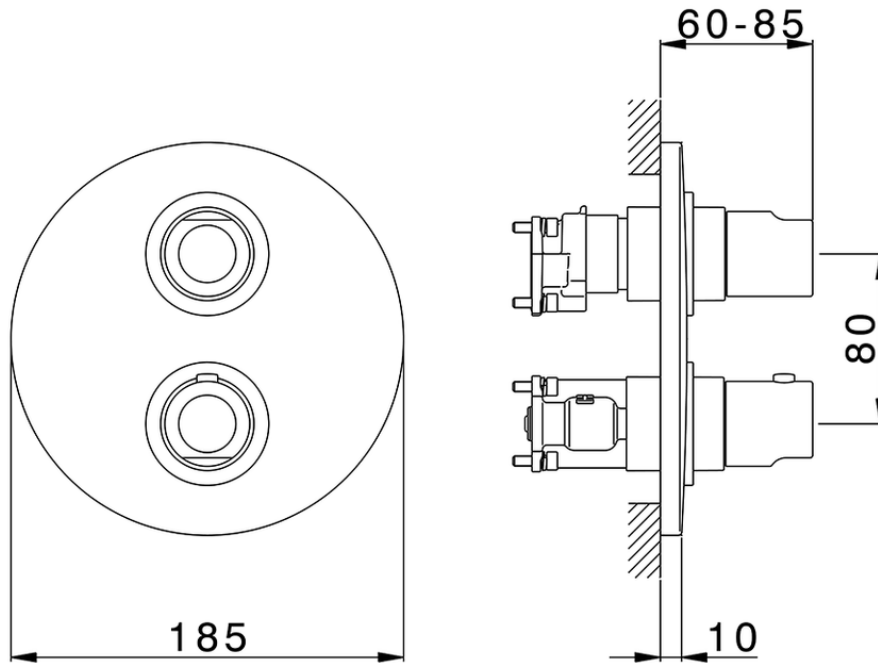

## Exposed part for Thermostatic One Box Valve NORMA\_NM0BT030

NM0BT030

<https://en.huberitalia.com/exposed-part-for-thermostatic-one-box-valve-norma-nm0bt030>

ZB00B031

<https://en.huberitalia.com/one-box-universal-concealed-part-one-box-zb00b031>