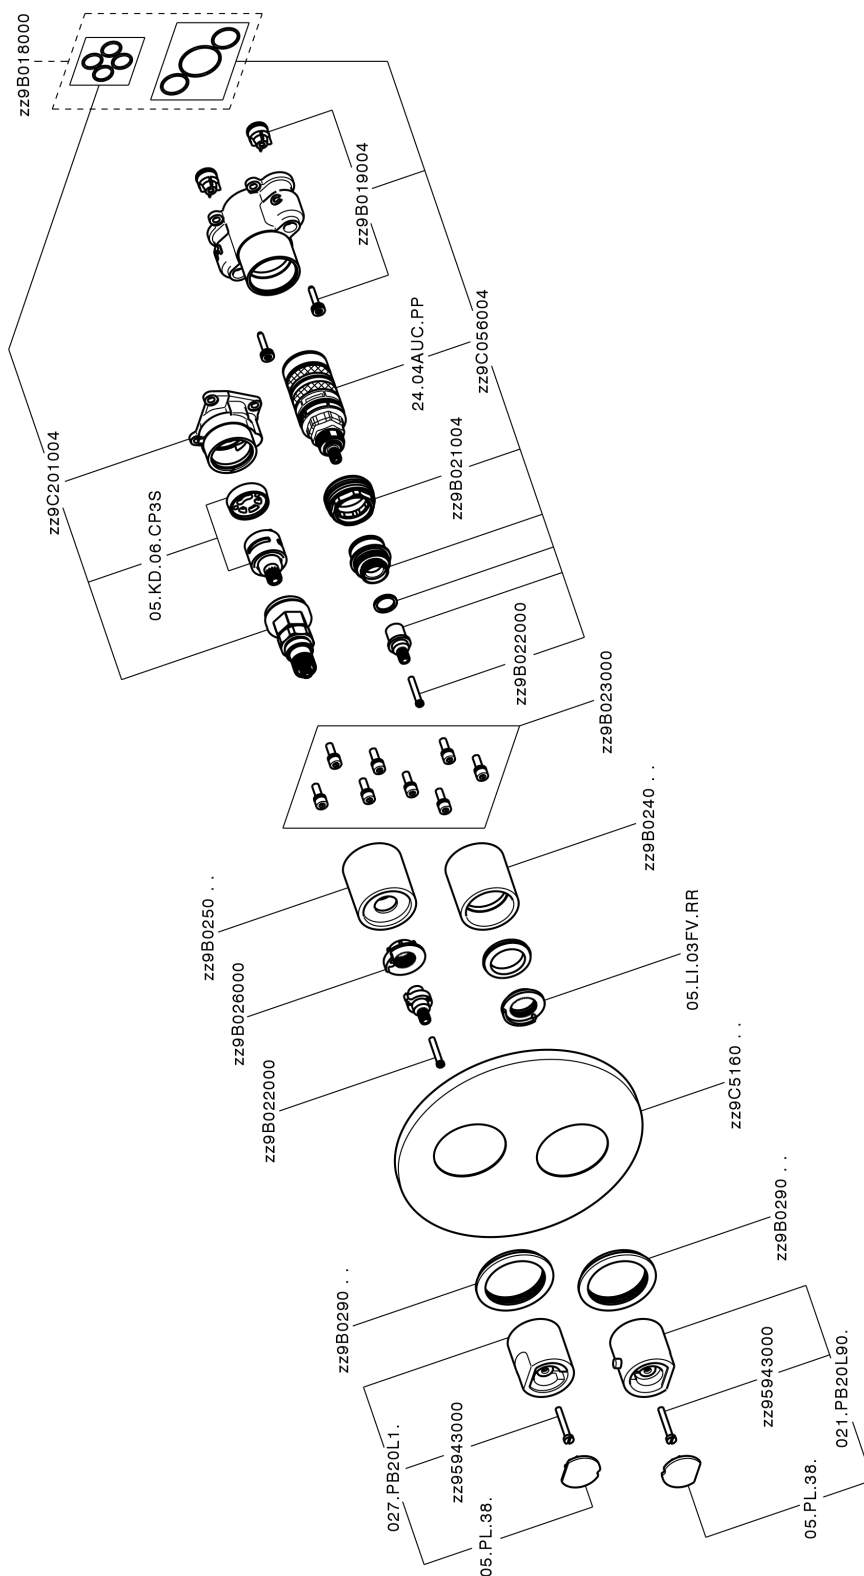

## Exposed part for Thermostatic One Box Valve NORMA\_NM0BT030

NM0BT030

<https://en.huberitalia.com/exposed-part-for-thermostatic-one-box-valve-norma-nm0bt030>

## One Box Universal Concealed Part ONE BOX\_ZB00B031

ZB00B031

<https://en.huberitalia.com/one-box-universal-concealed-part-one-box-zb00b031>