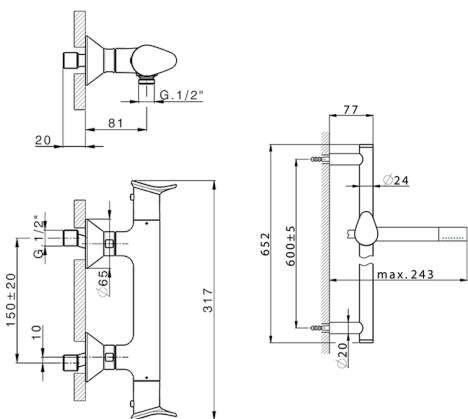

## Thermostatic shower mixer with sliding bar HARLOCK\_HCS01010

MODEL **HCS01010**

Thermostatic shower mixer with sliding bar, 60 cm slide rail kit with sliding bracket, Brass D.24mm minimalist one spray handshower, 150 cm SUPREME smooth flexible hose

### CHARACTERISTICS

Cartridge Spare Parts **ZZ96551000**

**TMX 25 Thermostatic Valve**