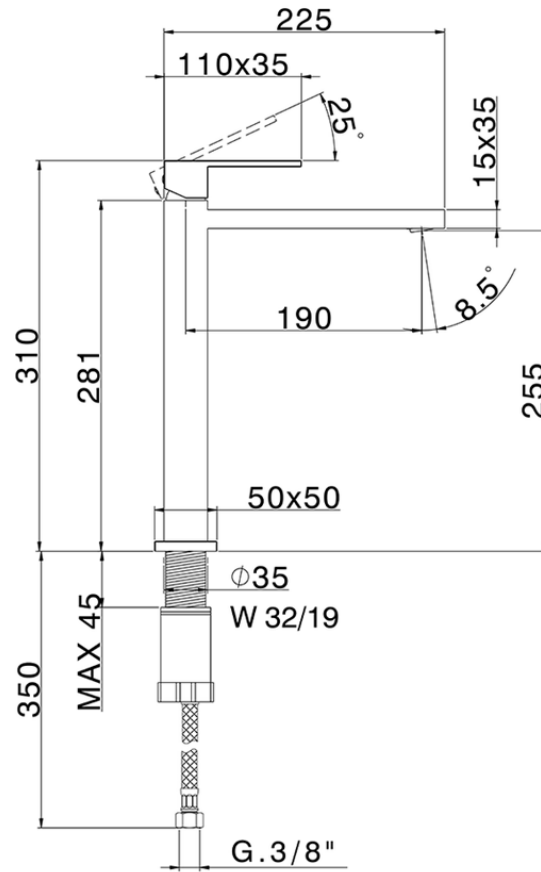

Single lever tall basin mixer NUOVA EGO_NE004544

NE004544

<https://en.huberitalia.com/single-lever-tall-basin-mixer-nuova-ego-ne004544>

2024-09-19