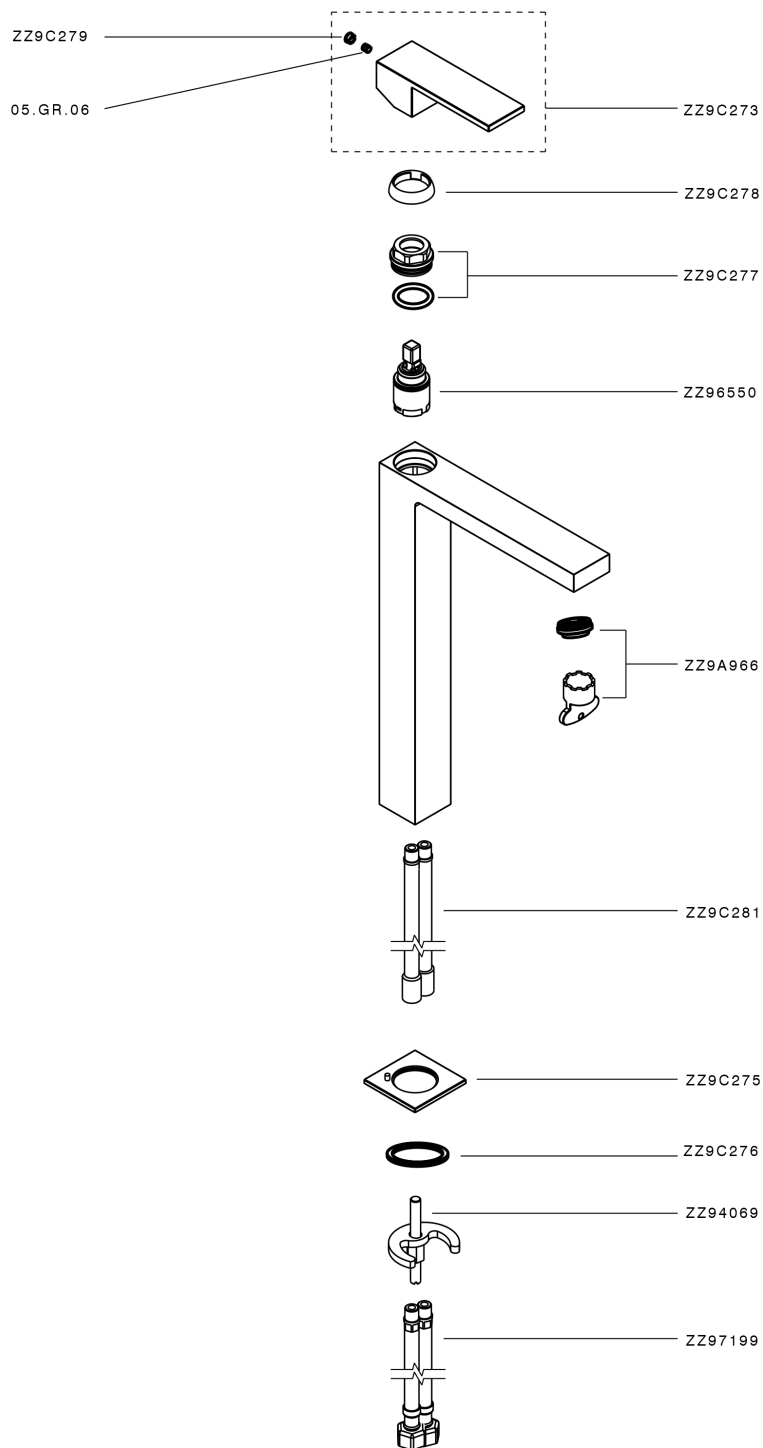

Single lever tall basin mixer NUOVA EGO_NE004544

NE004544

<https://en.huberitalia.com/single-lever-tall-basin-mixer-nuova-ego-ne004544>

2024-09-19