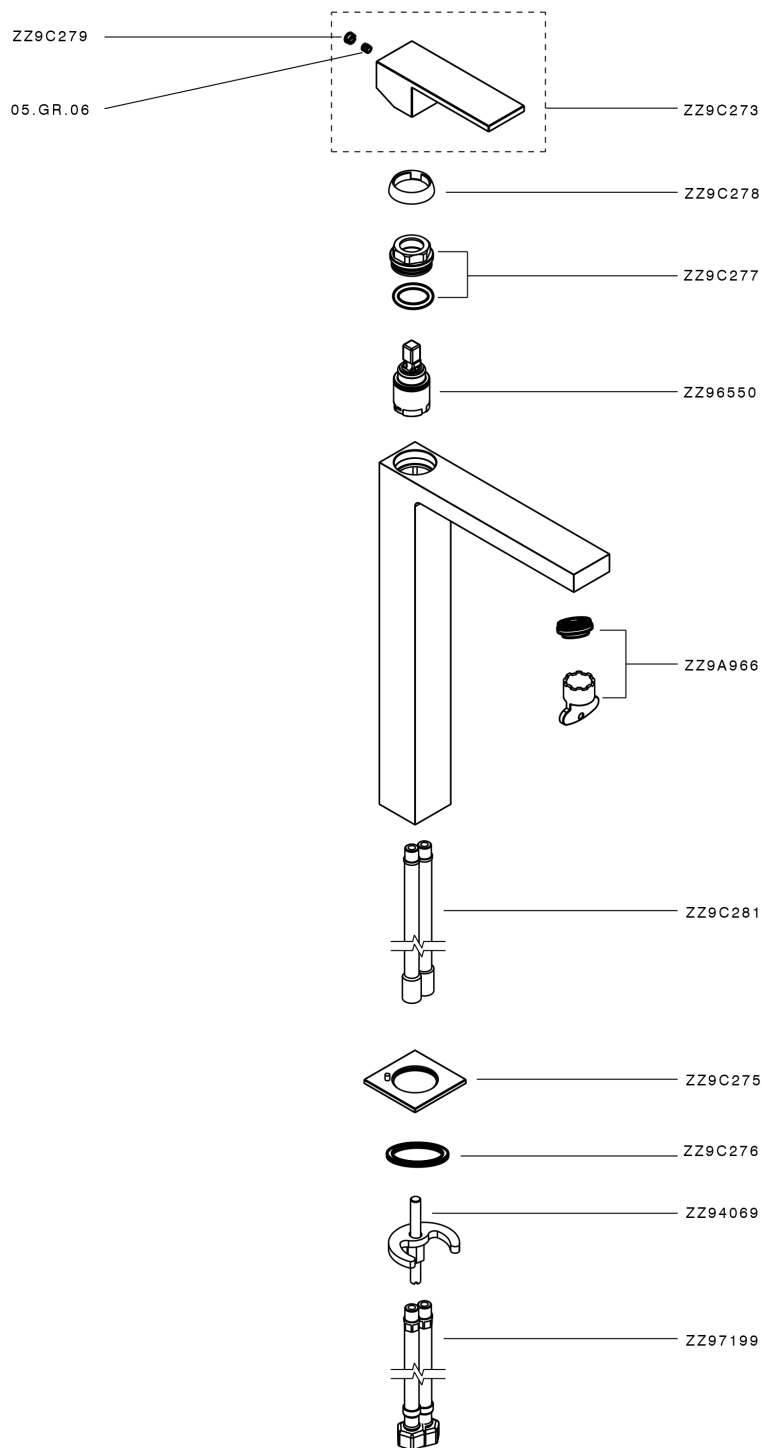

Single lever tall basin mixer NUOVA EGO_NE004544

MODEL **NE004544**

Single lever tall basin mixer, without automatic pop-up waste, G.3/8" stainless steel flexible hose

AVAILABLE FINISHINGS

-  **21** 21 Chrome
-  **2F** 2F Brushed Nickel
-  **40** 40 Matt Black
-  **4Q** 4Q Matt White

CHARACTERISTICS

Cartridge Spare Parts **ZZ97179000**

35 mm Cartridge

Single lever tall basin mixer NUOVA EGO_NE004544

NE004544

<https://en.huberitalia.com/single-lever-tall-basin-mixer-nuova-ego-ne004544>

2024-09-19