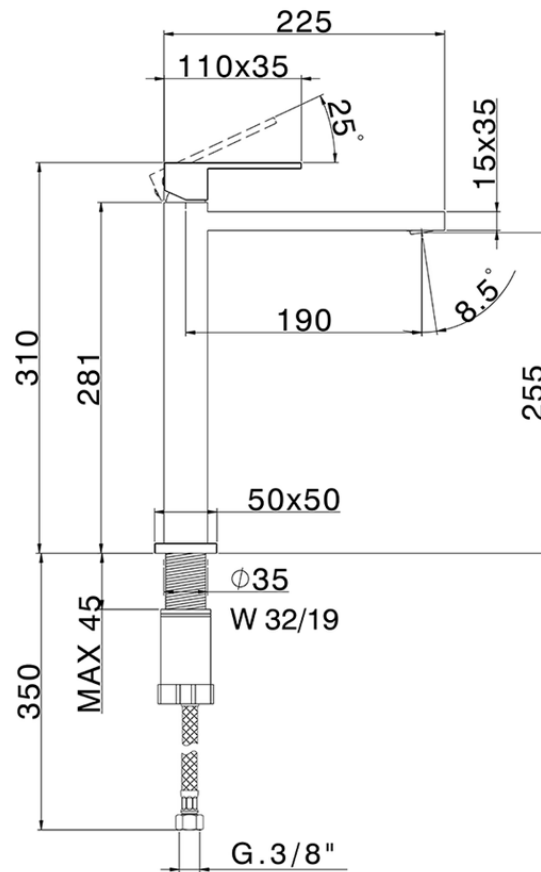

Single lever tall basin mixer NUOVA EGO_NE004544

NE004544

<https://en.huberitalia.com/single-lever-tall-basin-mixer-nuova-ego-ne004544>

2024-09-19