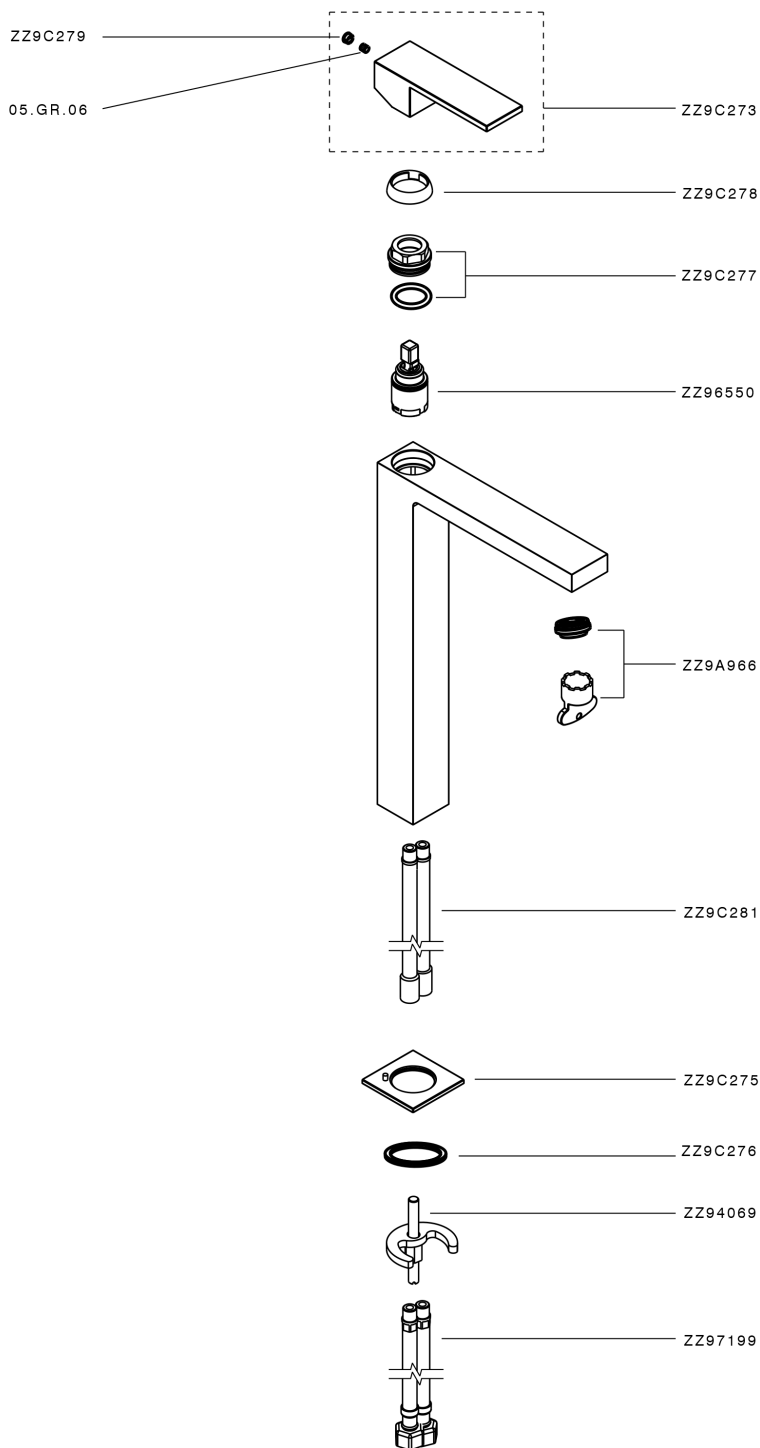

Single lever tall basin mixer NUOVA EGO_NE004544

MODEL **NE004544**

Single lever tall basin mixer, without automatic pop-up waste, G.3/8" stainless steel flexible hose

AVAILABLE FINISHINGS

-  **21** 21 Chrome
-  **2F** 2F Brushed Nickel
-  **40** 40 Matt Black
-  **4Q** 4Q Matt White

CHARACTERISTICS

Cartridge Spare Parts **ZZ97179000**

35 mm Cartridge

Single lever tall basin mixer NUOVA EGO_NE004544

NE004544

<https://en.huberitalia.com/single-lever-tall-basin-mixer-nuova-ego-ne004544>

2024-09-19