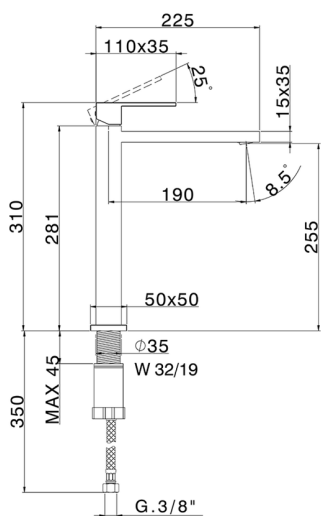

Single lever tall basin mixer NUOVA EGO_NE004544

MODEL **NE004544**

Single lever tall basin mixer, without automatic pop-up waste, G.3/8" stainless steel flexible hose

AVAILABLE FINISHINGS

-  **21** 21 Chrome
-  **2F** 2F Brushed Nickel
-  **40** 40 Matt Black
-  **4Q** 4Q Matt White

CHARACTERISTICS

Cartridge Spare Parts **ZZ97179000**

35 mm Cartridge

Single lever tall basin mixer NUOVA EGO_NE004544

NE004544

<https://en.huberitalia.com/single-lever-tall-basin-mixer-nuova-ego-ne004544>

2024-09-19