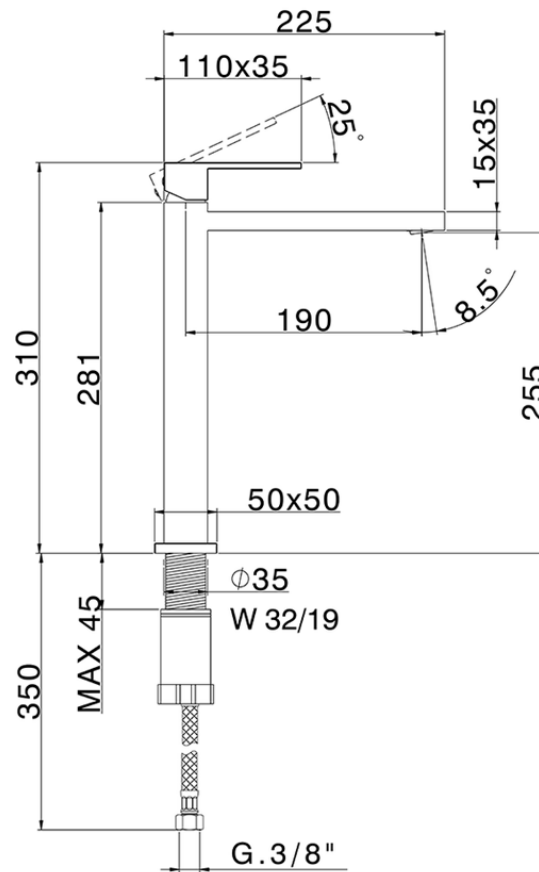

Single lever tall basin mixer NUOVA EGO\_NE004544

NE004544

<https://en.huberitalia.com/single-lever-tall-basin-mixer-nuova-ego-ne004544>

2024-09-19