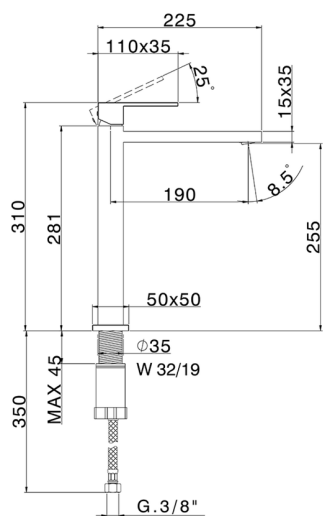

Single lever tall basin mixer NUOVA EGO_NE004544

MODEL **NE004544**

Single lever tall basin mixer, without automatic pop-up waste, G.3/8" stainless steel flexible hose

AVAILABLE FINISHINGS

-  **21** 21 Chrome
-  **2F** 2F Brushed Nickel
-  **40** 40 Matt Black
-  **4Q** 4Q Matt White

CHARACTERISTICS

Cartridge Spare Parts **ZZ97179000**

35 mm Cartridge

Single lever tall basin mixer NUOVA EGO_NE004544

NE004544

<https://en.huberitalia.com/single-lever-tall-basin-mixer-nuova-ego-ne004544>

2024-09-19