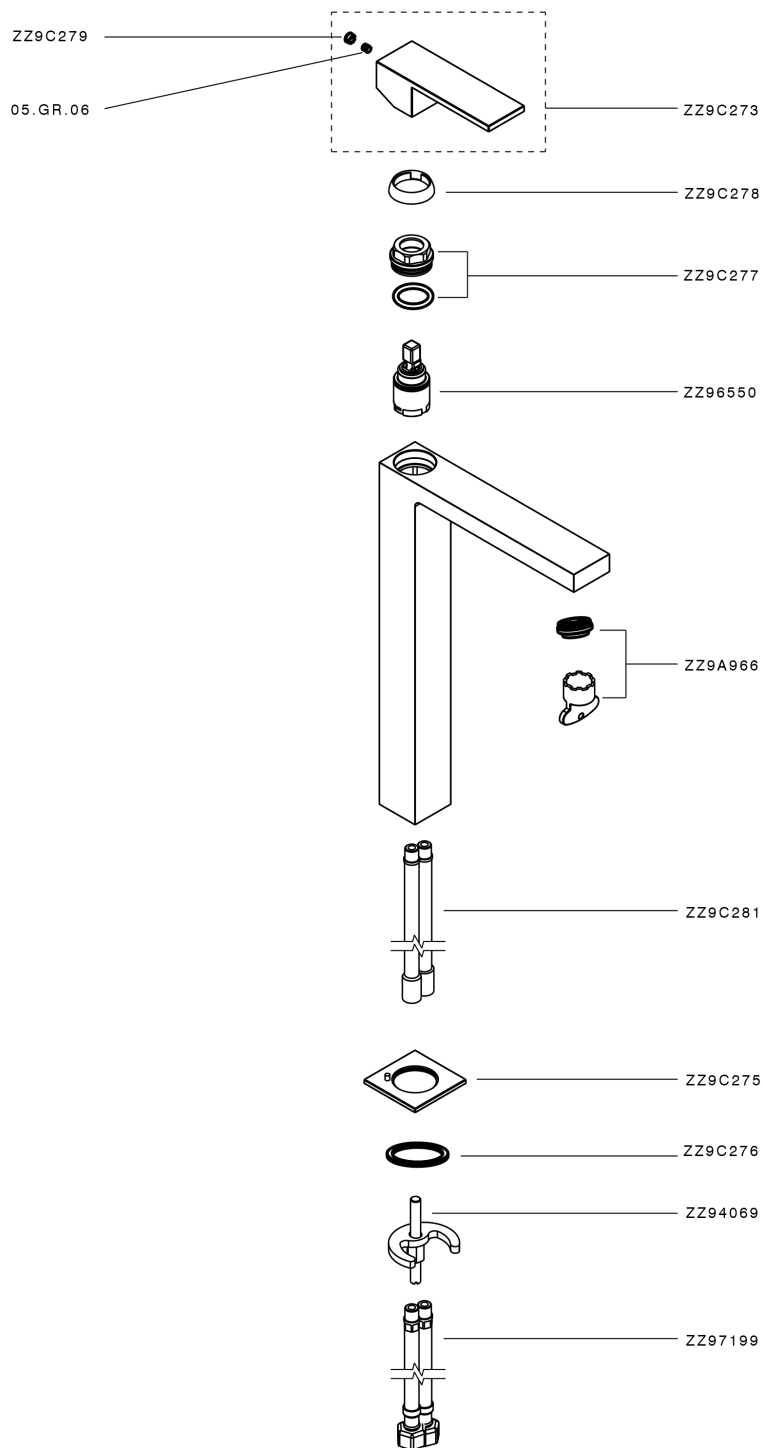

Single lever tall basin mixer NUOVA EGO_NE004544

MODEL **NE004544**

Single lever tall basin mixer, without automatic pop-up waste, G.3/8" stainless steel flexible hose

AVAILABLE FINISHINGS

-  **21** 21 Chrome
-  **2F** 2F Brushed Nickel
-  **40** 40 Matt Black
-  **4Q** 4Q Matt White

CHARACTERISTICS

Cartridge Spare Parts **ZZ97179000**

35 mm Cartridge

Single lever tall basin mixer NUOVA EGO_NE004544

NE004544

<https://en.huberitalia.com/single-lever-tall-basin-mixer-nuova-ego-ne004544>

2024-09-19