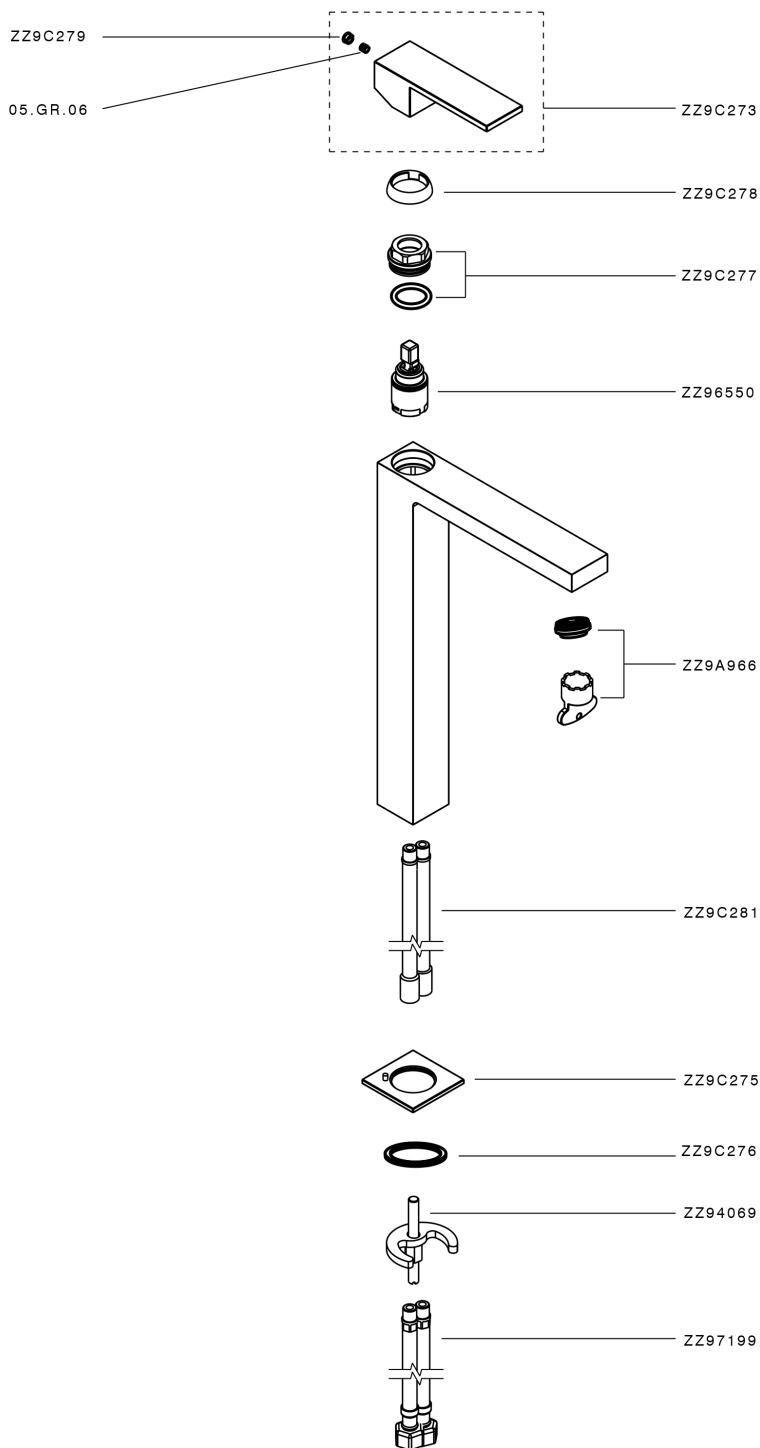

Single lever tall basin mixer NUOVA EGO_NE004544

NE004544

<https://en.huberitalia.com/single-lever-tall-basin-mixer-nuova-ego-ne004544>

2024-09-19