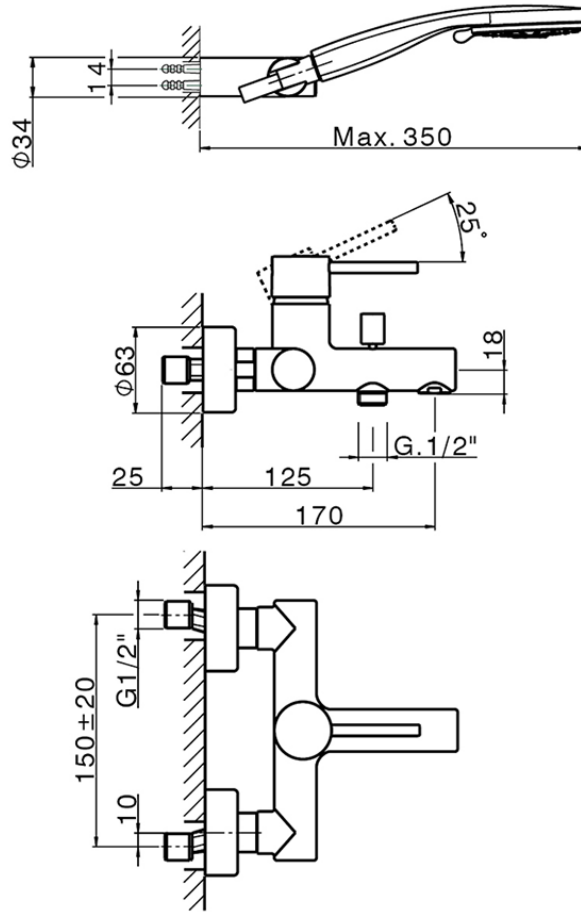

Single lever bath mixer, shower set NUOVA KIRUNA_K2000120

K2000120

<https://en.huberitalia.com/single-lever-bath-mixer-shower-set-nuova-kiruna-k2000120>

2024-11-15