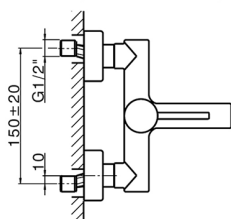

Single lever bath mixer, shower set NUOVA KIRUNA_K2000120

MODEL **K2000120**

Single lever bath mixer, shower set, wall mounted adjustable handshower bracket, 3 sprays handshower, 150 cm PVC Flexible Hose

AVAILABLE FINISHINGS

-  **21** 21 Chrome
-  **26** 26 Old Copper
-  **2F** 2F Brushed Nickel
-  **2W** 2W Brushed Gold
-  **40** 40 Matt Black
-  **4Q** 4Q Matt White

CHARACTERISTICS

Cartridge Spare Parts **ZZ95435000**

35 mm Cartridge

EcoStop

EcoStop feature limits water flow to approximately 50% of maximum output with one point of resistance on setting. Push slightly past the middle stop only when full water output is required. This will save water up to 50%.