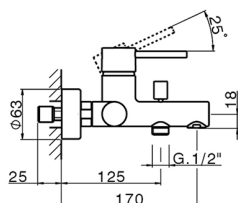

AVAILABLE FINISHINGS

- **21** 21 Chrome
- **26** 26 Old Copper
- **2F** 2F Brushed Nickel
- **2W** 2W Brushed Gold
- **40** 40 Matt Black
- **4Q** 4Q Matt White

CHARACTERISTICS

Cartridge Spare Parts **ZZ95435000**

35 mm Cartridge

EcoStop

EcoStop feature limits water flow to approximately 50% of maximum output with one point of resistance on setting. Push slightly past the middle stop only when full water output is required. This will save water up to 50%.