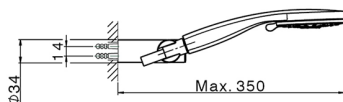

Single lever bath mixer, shower set NUOVA KIRUNA_K2000120

MODEL **K2000120**

Single lever bath mixer, shower set, wall mounted adjustable handshower bracket, 3 sprays handshower, 150 cm PVC Flexible Hose

AVAILABLE FINISHINGS

-  **21** 21 Chrome
-  **26** 26 Old Copper
-  **2F** 2F Brushed Nickel
-  **2W** 2W Brushed Gold
-  **40** 40 Matt Black
-  **4Q** 4Q Matt White

CHARACTERISTICS

Cartridge Spare Parts **ZZ95435000**

35 mm Cartridge

EcoStop

EcoStop feature limits water flow to approximately 50% of maximum output with one point of resistance on setting. Push slightly past the middle stop only when full water output is required. This will save water up to 50%.