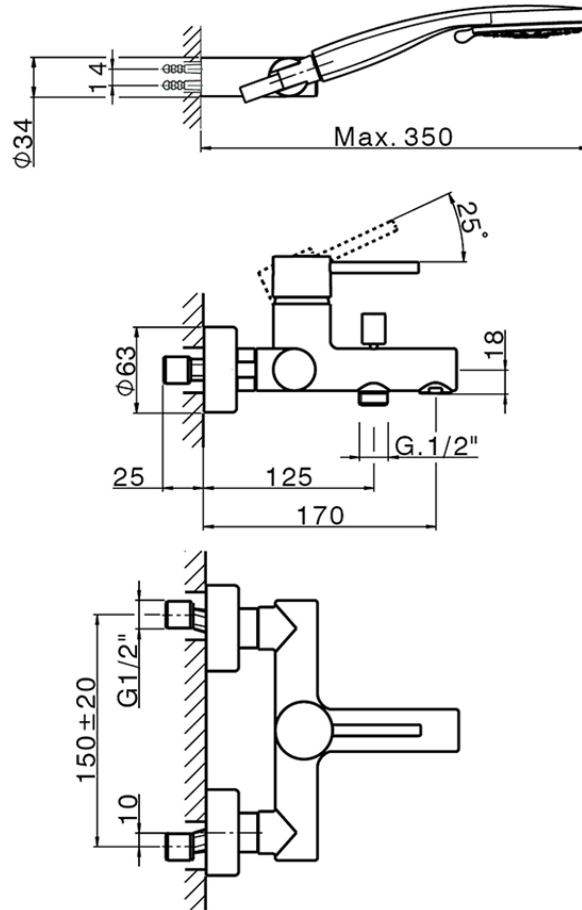

Single lever bath mixer, shower set NUOVA KIRUNA_K2000120

K2000120

<https://en.huberitalia.com/single-lever-bath-mixer-shower-set-nuova-kiruna-k2000120>

2024-11-15