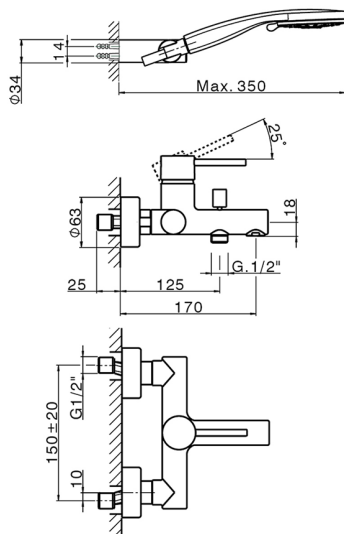

Single lever bath mixer, shower set NUOVA KIRUNA_K2000120

MODEL **K2000120**

Single lever bath mixer, shower set, wall mounted adjustable handshower bracket, 3 sprays handshower, 150 cm PVC Flexible Hose

AVAILABLE FINISHINGS

-  **21** 21 Chrome
-  **26** 26 Old Copper
-  **2F** 2F Brushed Nickel
-  **2W** 2W Brushed Gold
-  **40** 40 Matt Black
-  **4Q** 4Q Matt White

CHARACTERISTICS

Cartridge Spare Parts **ZZ95435000**

35 mm Cartridge

EcoStop

EcoStop feature limits water flow to approximately 50% of maximum output with one point of resistance on setting. Push slightly past the middle stop only when full water output is required. This will save water up to 50%.