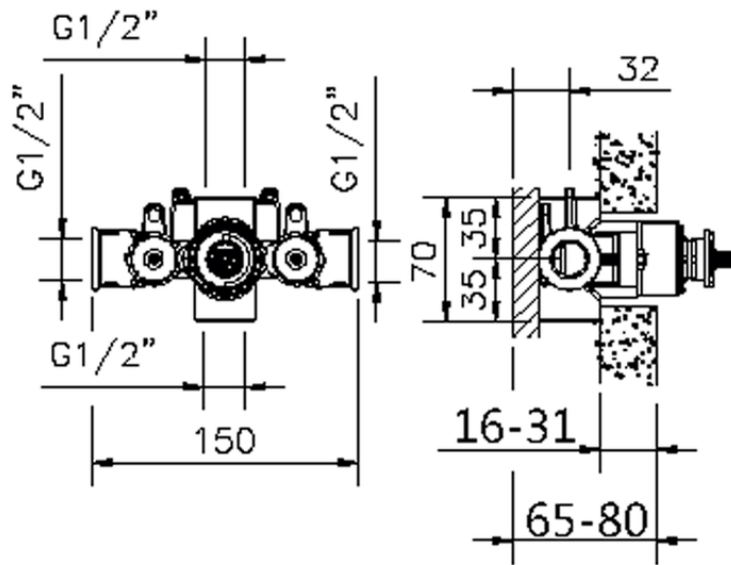

Exposed part for concealed thermo.shower valve VICTORIAN_VT007200

VT007200

<https://en.huberitalia.com/exposed-part-for-concealed-thermo-shower-valve-victorian-vt007200>

ZB007201

<https://en.huberitalia.com/1-2-concealed-thermostatic-shower-valve-concealed-zb007201>