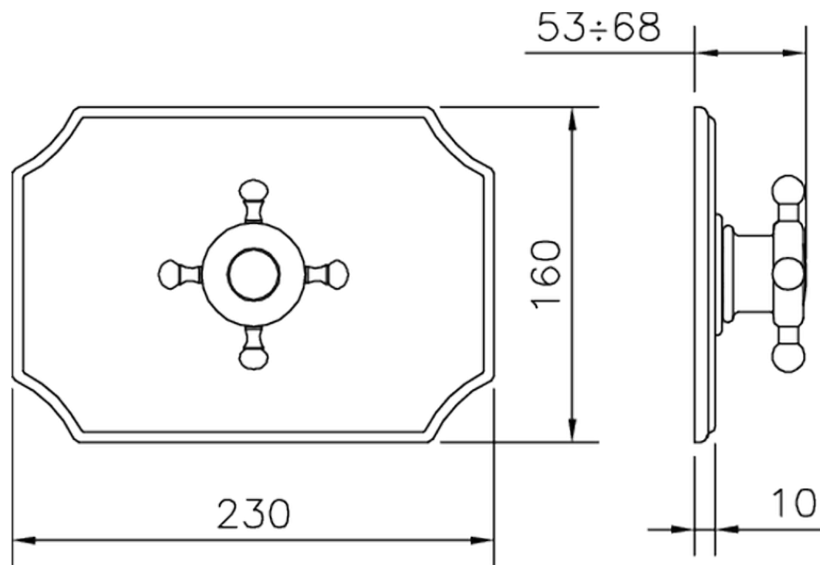

Exposed part for concealed thermo.shower valve VICTORIAN_VT007200

VT007200

<https://en.huberitalia.com/exposed-part-for-concealed-thermo-shower-valve-victorian-vt007200>

ZB007201

<https://en.huberitalia.com/1-2-concealed-thermostatic-shower-valve-concealed-zb007201>