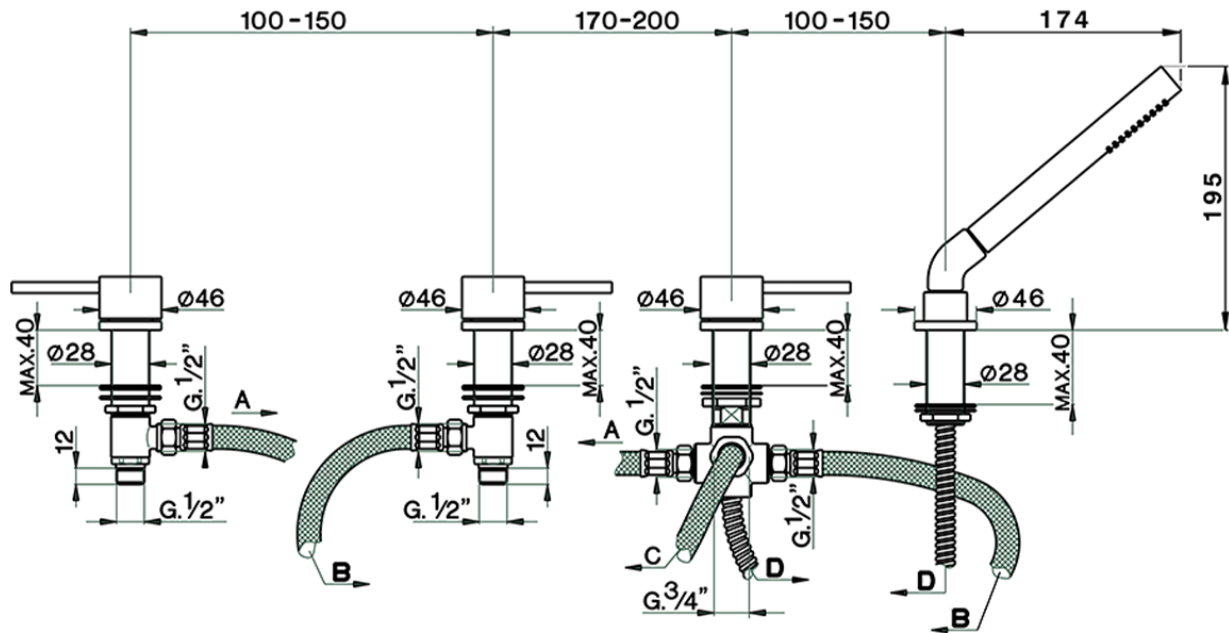

Deck-mounted 4-hole bath mixer NUOVA KIRUNA_K2000290

K2000290

<https://en.huberitalia.com/deck-mounted-4-hole-bath-mixer-nuova-kiruna-k2000290>

2024-11-15