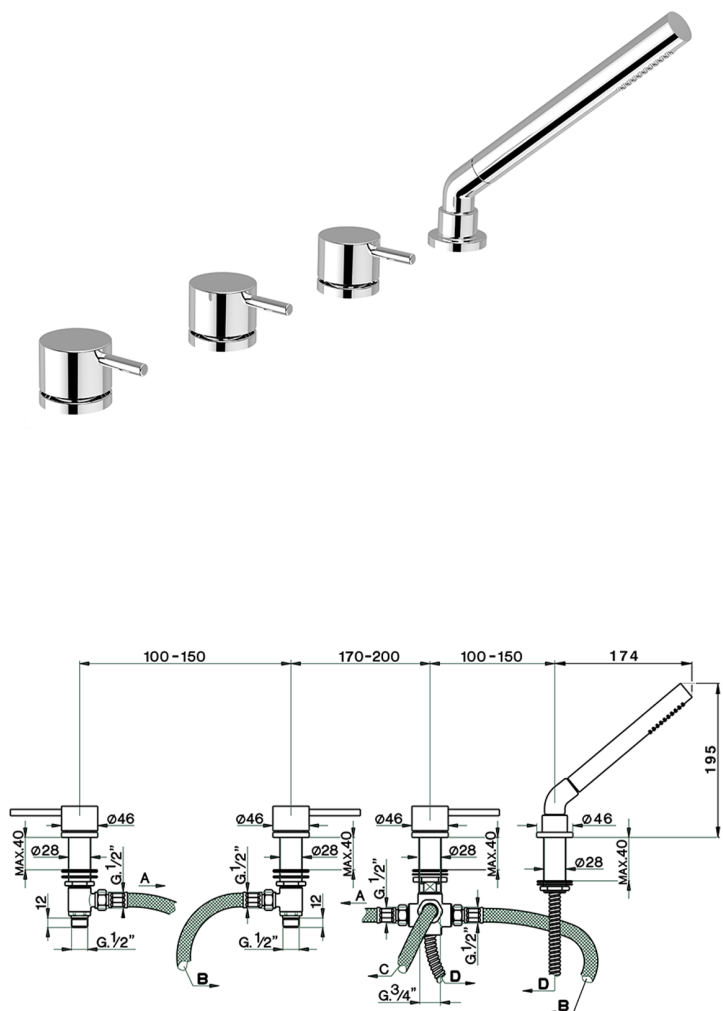

Deck-mounted 4-hole bath mixer NUOVA KIRUNA_K2000290

MODEL **K2000290**

Deck-mounted 4-hole bath mixer, automatic diverter, 23 mm Brass One Spray handshower, 175 cm Brass flexible hose

AVAILABLE FINISHINGS

-  **21** 21 Chrome
-  **26** 26 Old Copper
-  **2F** 2F Brushed Nickel
-  **2W** 2W Brushed Gold
-  **40** 40 Matt Black
-  **4Q** 4Q Matt White

CHARACTERISTICS

2024-11-15