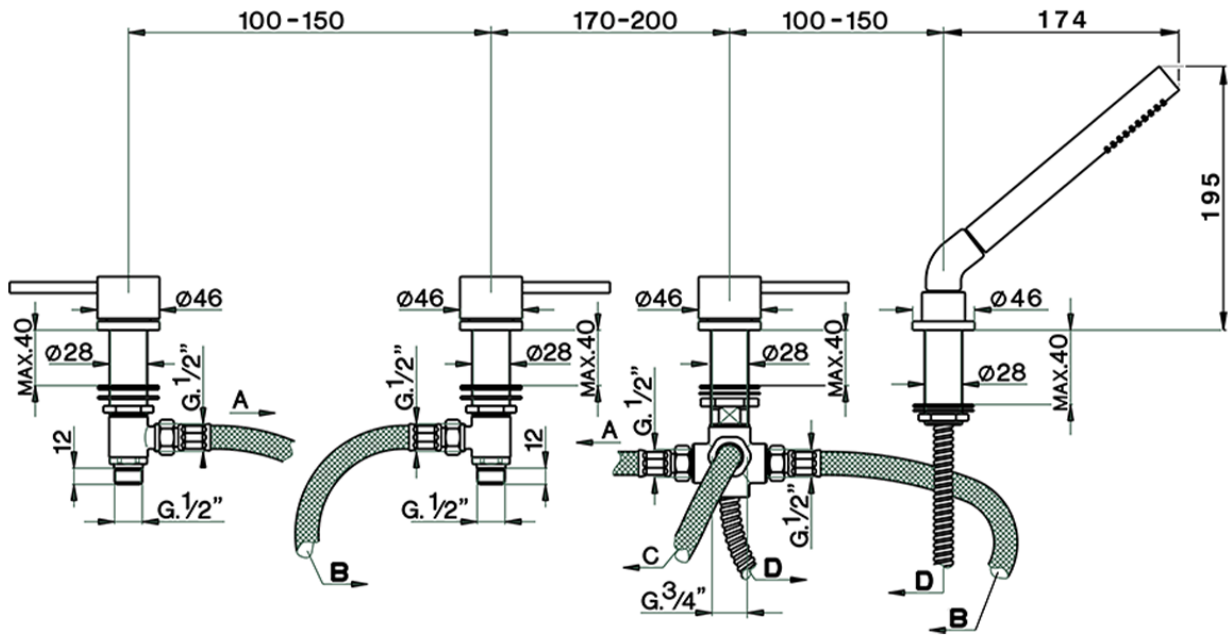

Deck-mounted 4-hole bath mixer NUOVA KIRUNA_K2000290

K2000290

<https://en.huberitalia.com/deck-mounted-4-hole-bath-mixer-nuova-kiruna-k2000290>

2024-11-15