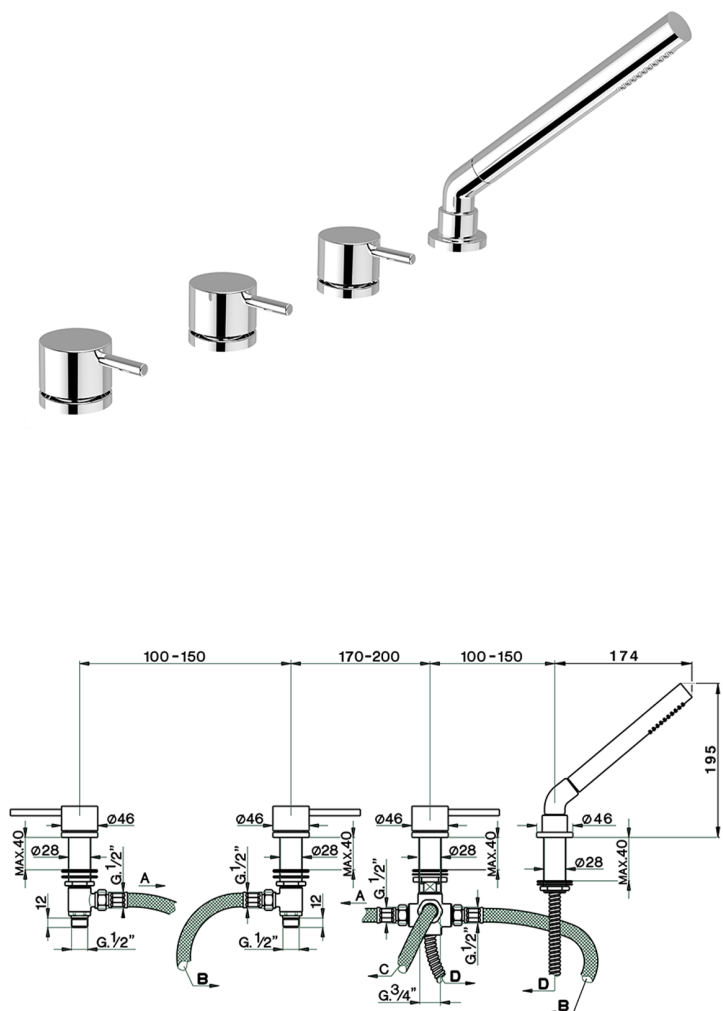

## Deck-mounted 4-hole bath mixer NUOVA KIRUNA\_K2000290

MODEL **K2000290**

Deck-mounted 4-hole bath mixer, automatic diverter, 23 mm Brass One Spray handshower, 175 cm Brass flexible hose

### AVAILABLE FINISHINGS

-  **21** 21 Chrome
-  **26** 26 Old Copper
-  **2F** 2F Brushed Nickel
-  **2W** 2W Brushed Gold
-  **40** 40 Matt Black
-  **4Q** 4Q Matt White