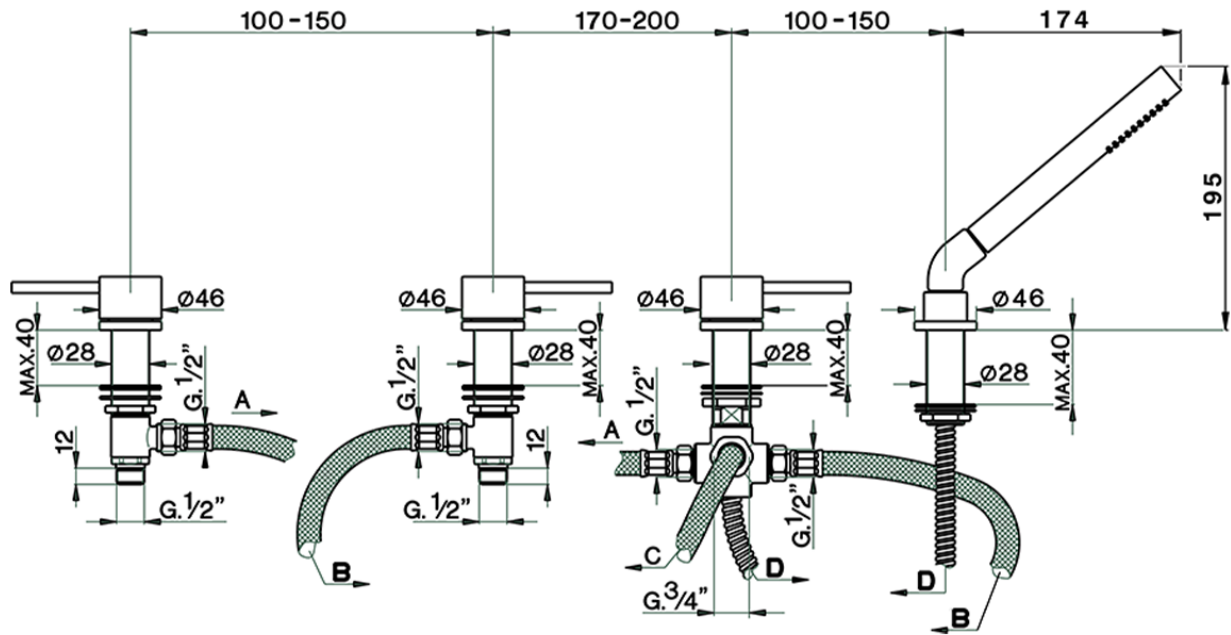

Deck-mounted 4-hole bath mixer NUOVA KIRUNA\_K2000290

K2000290

<https://en.huberitalia.com/deck-mounted-4-hole-bath-mixer-nuova-kiruna-k2000290>

2024-11-15