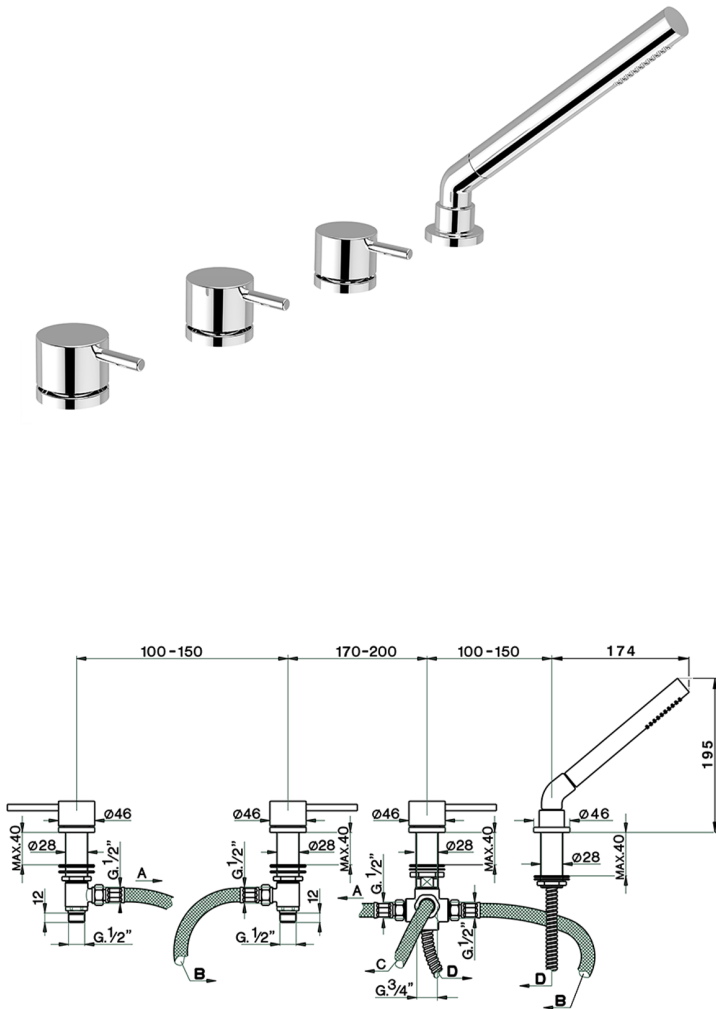

Deck-mounted 4-hole bath mixer NUOVA KIRUNA_K2000290

MODEL **K2000290**

Deck-mounted 4-hole bath mixer, automatic diverter, 23 mm Brass One Spray handshower, 175 cm Brass flexible hose

AVAILABLE FINISHINGS

-  **21** 21 Chrome
-  **26** 26 Old Copper
-  **2F** 2F Brushed Nickel
-  **2W** 2W Brushed Gold
-  **40** 40 Matt Black
-  **4Q** 4Q Matt White

CHARACTERISTICS

2024-11-15