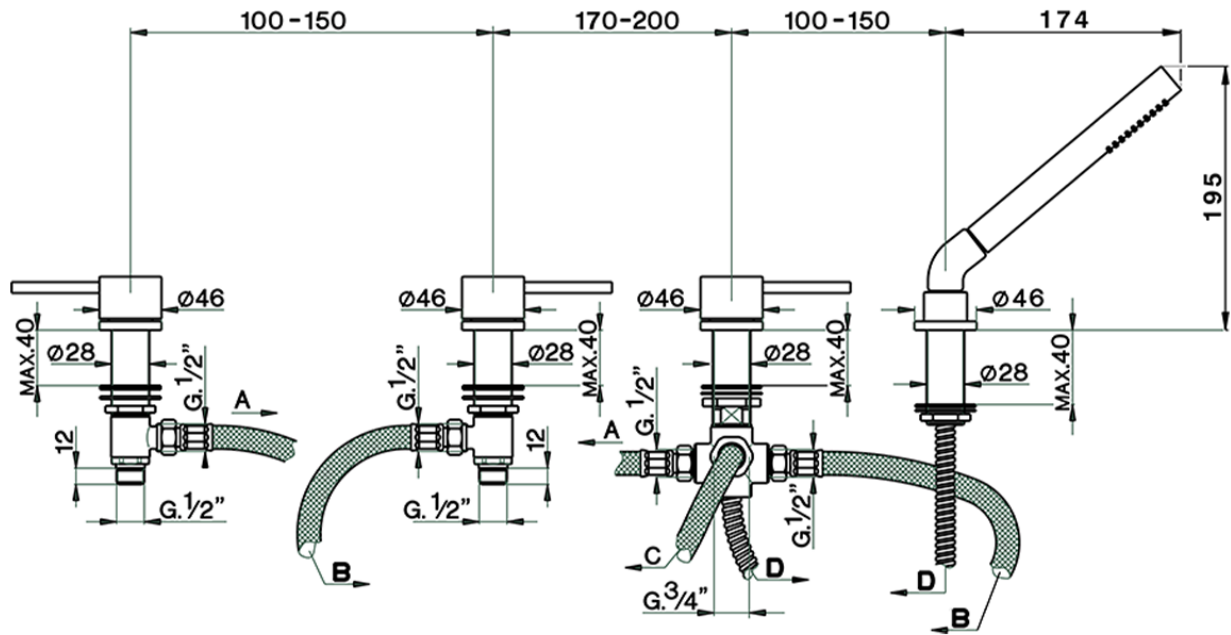

Deck-mounted 4-hole bath mixer NUOVA KIRUNA_K2000290

K2000290

<https://en.huberitalia.com/deck-mounted-4-hole-bath-mixer-nuova-kiruna-k2000290>

2024-11-15