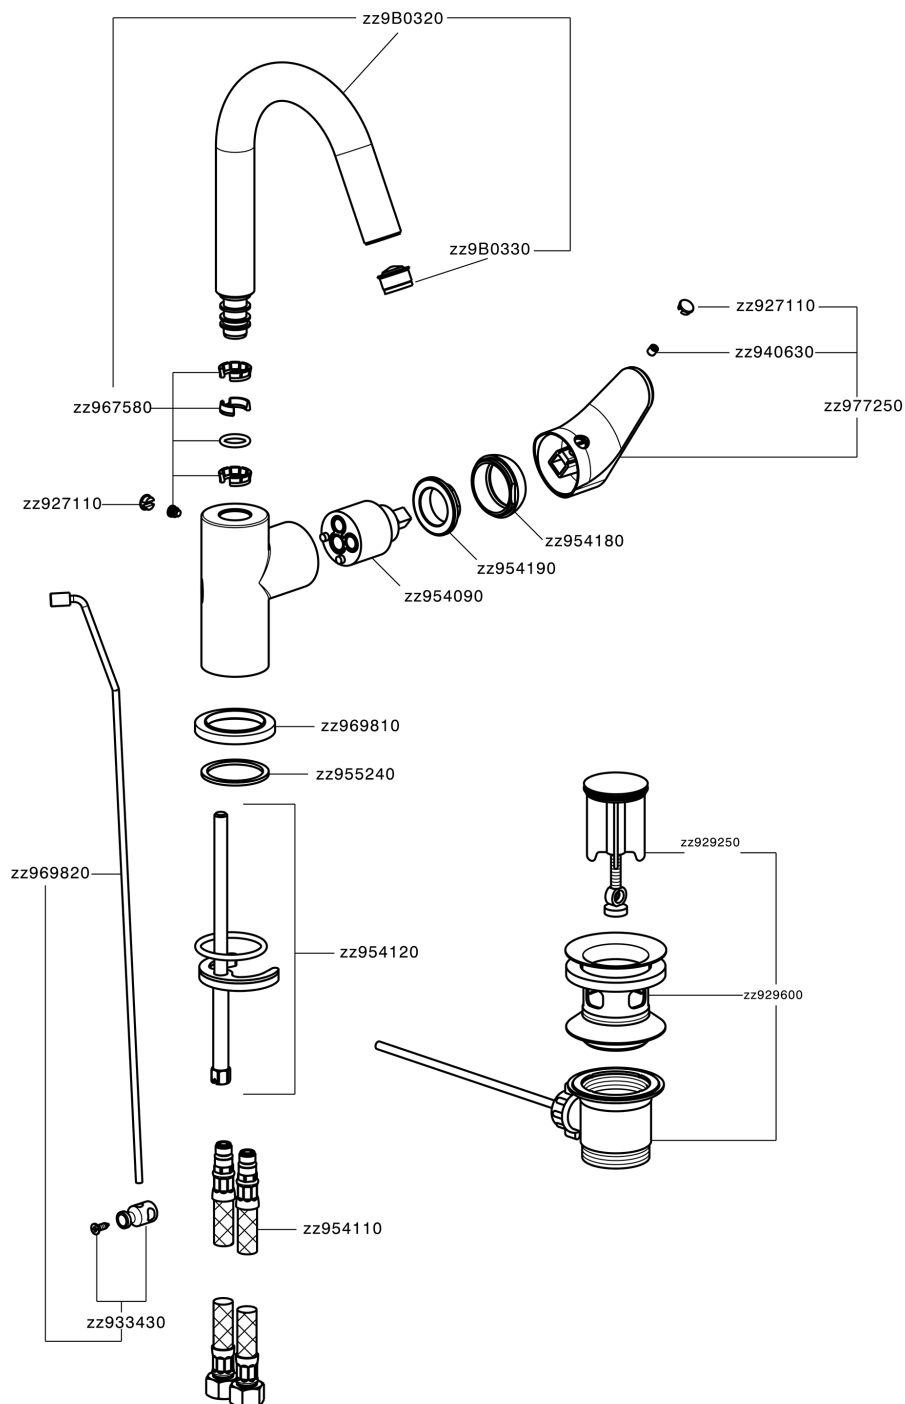

Single lever washbasin mixer EnergySave H3_AH000475

MODEL **AH000475**

Single lever washbasin mixer EnergySave, with 1"1/4 automatic pop up waste, G 3/8" stainless steel flexible hoses

AVAILABLE FINISHINGS

-  **21** 21 Chrome
-  **2F** 2F Brushed Nickel
-  **40** 40 Matt Black

CHARACTERISTICS

Cartridge Spare Parts **ZZ95409000**

35 mm Cartridge

EcoStop

EcoStop feature limits water flow to approximately 50% of maximum output with one point of resistance on setting. Push slightly past the middle stop only when full water output is required. This will save water up to 50%.

EnergySave

Thanks to the EnergySave device, only cold water will be drawn if the lever is operated in the central position, so that the water heater will not be engaged and no hot water wasted, leading to considerable savings in energy and costs. The temperature can be adjusted by rotating the lever to the left, until the desired temperature is reached.

Single lever washbasin mixer EnergySave H3_AH000475

AH000475

<https://en.huberitalia.com/single-lever-washbasin-mixer-energysave-h3-ah000475>

2026-06-05