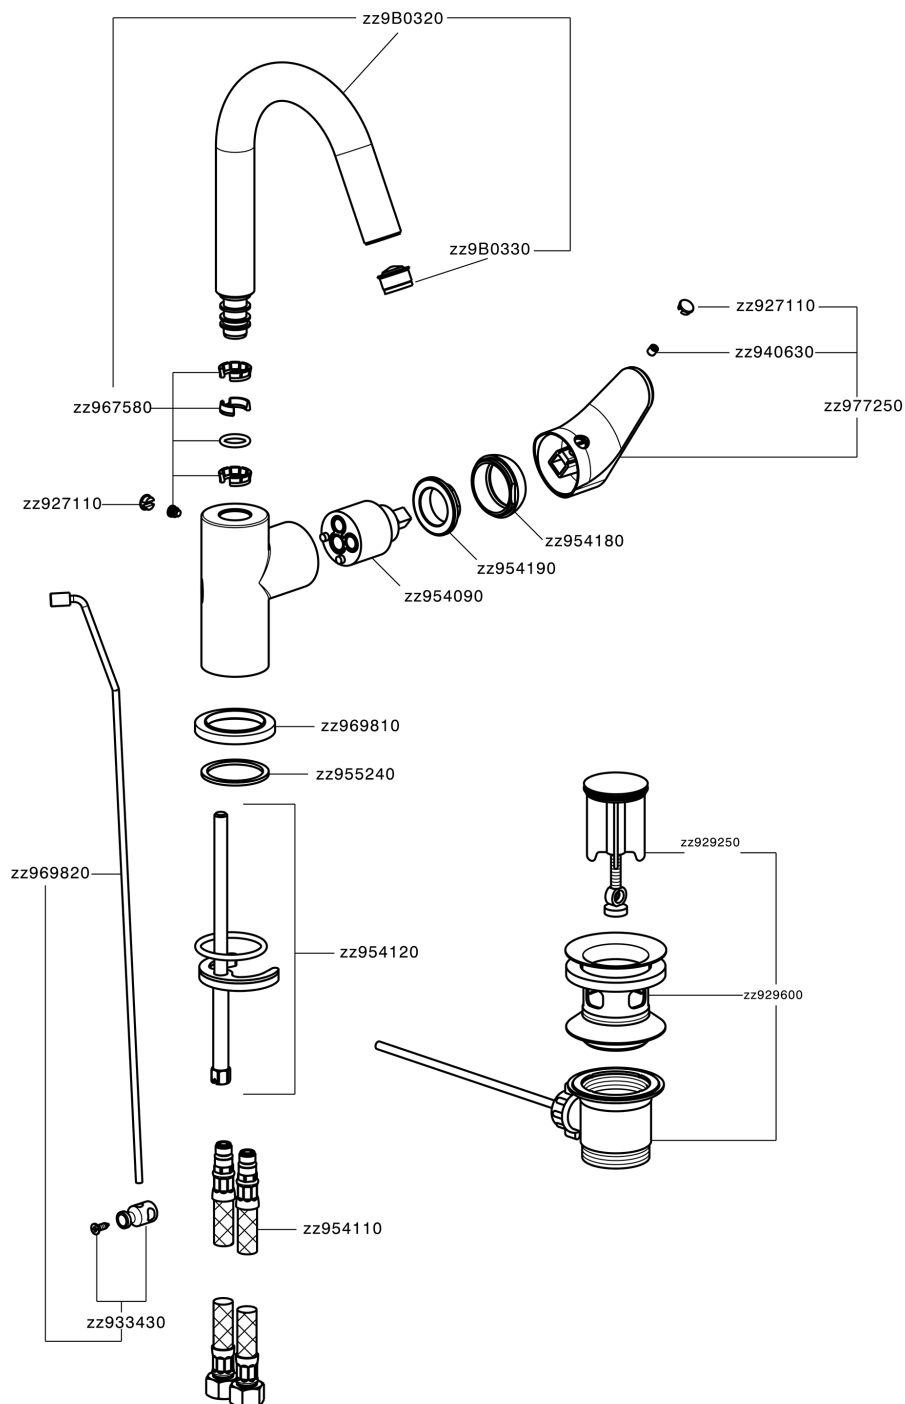

Single lever washbasin mixer EnergySave H3_AH000475

MODEL **AH000475**

Single lever washbasin mixer EnergySave, with 1"1/4 automatic pop up waste, G 3/8" stainless steel flexible hoses

AVAILABLE FINISHINGS

-  **21** 21 Chrome
-  **2F** 2F Brushed Nickel
-  **40** 40 Matt Black

CHARACTERISTICS

Cartridge Spare Parts **ZZ95409000**

35 mm Cartridge

EcoStop

EcoStop feature limits water flow to approximately 50% of maximum output with one point of resistance on setting. Push slightly past the middle stop only when full water output is required. This will save water up to 50%.

EnergySave

Thanks to the EnergySave device, only cold water will be drawn if the lever is operated in the central position, so that the water heater will not be engaged and no hot water wasted, leading to considerable savings in energy and costs. The temperature can be adjusted by rotating the lever to the left, until the desired temperature is reached.

Single lever washbasin mixer EnergySave H3_AH000475

AH000475

<https://en.huberitalia.com/single-lever-washbasin-mixer-energysave-h3-ah000475>

2026-04-06