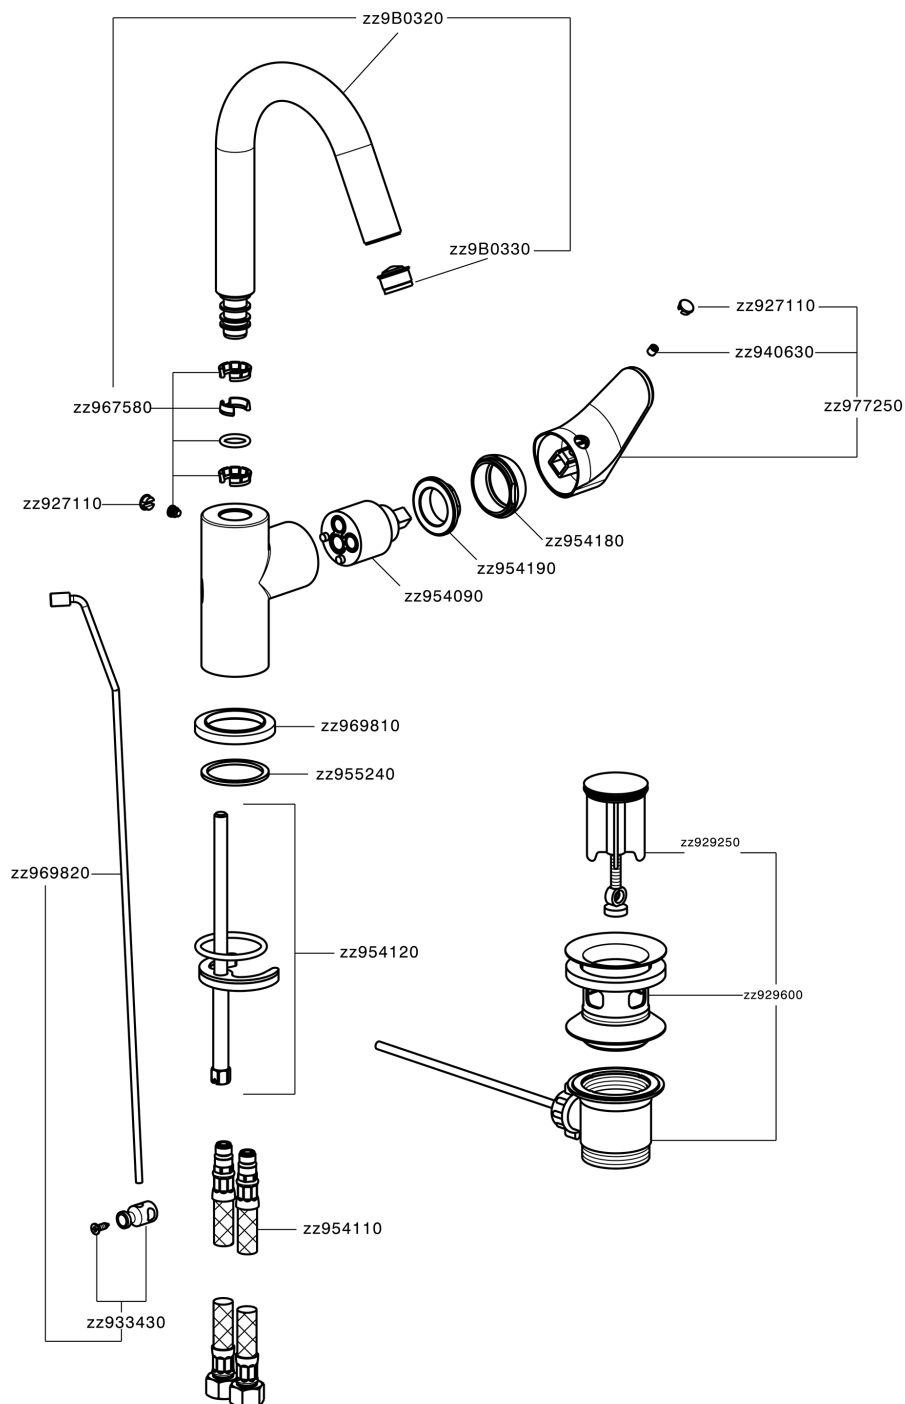

Single lever washbasin mixer EnergySave H3_AH000475

MODEL **AH000475**

Single lever washbasin mixer EnergySave, with 1"1/4 automatic pop up waste, G 3/8" stainless steel flexible hoses

AVAILABLE FINISHINGS

-  **21** 21 Chrome
-  **2F** 2F Brushed Nickel
-  **40** 40 Matt Black

CHARACTERISTICS

Cartridge Spare Parts **ZZ95409000**

35 mm Cartridge

EcoStop

EcoStop feature limits water flow to approximately 50% of maximum output with one point of resistance on setting. Push slightly past the middle stop only when full water output is required. This will save water up to 50%.

EnergySave

Thanks to the EnergySave device, only cold water will be drawn if the lever is operated in the central position, so that the water heater will not be engaged and no hot water wasted, leading to considerable savings in energy and costs. The temperature can be adjusted by rotating the lever to the left, until the desired temperature is reached.

Single lever washbasin mixer EnergySave H3_AH000475

AH000475

<https://en.huberitalia.com/single-lever-washbasin-mixer-energysave-h3-ah000475>

2026-06-06