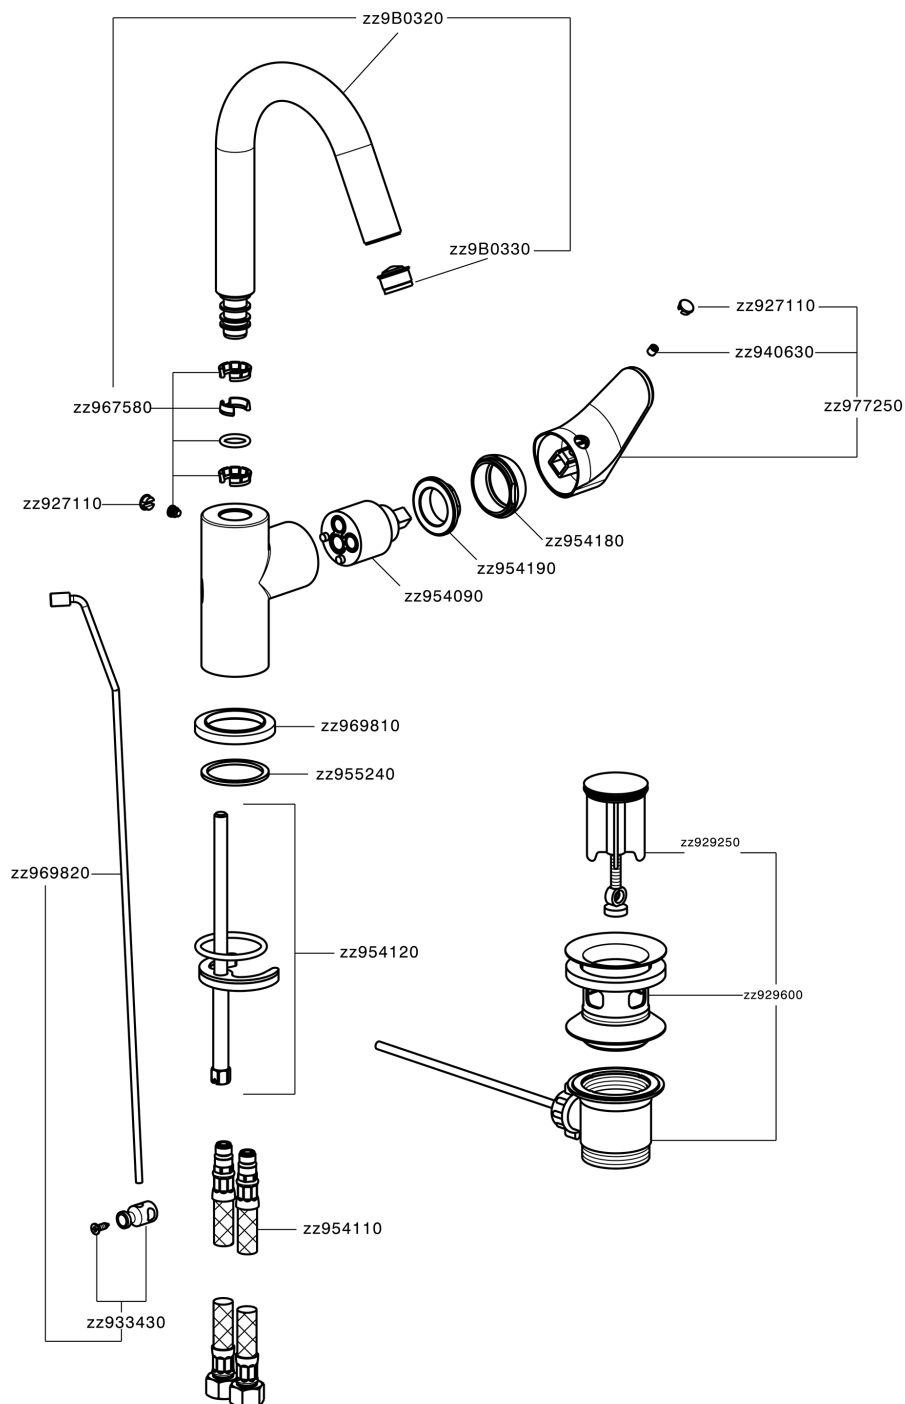

Single lever washbasin mixer EnergySave H3_AH000475

MODEL **AH000475**

Single lever washbasin mixer EnergySave, with 1"1/4 automatic pop up waste, G 3/8" stainless steel flexible hoses

AVAILABLE FINISHINGS

-  **21** 21 Chrome
-  **2F** 2F Brushed Nickel
-  **40** 40 Matt Black

CHARACTERISTICS

Cartridge Spare Parts **ZZ95409000**

35 mm Cartridge

EcoStop

EcoStop feature limits water flow to approximately 50% of maximum output with one point of resistance on setting. Push slightly past the middle stop only when full water output is required. This will save water up to 50%.

EnergySave

Thanks to the EnergySave device, only cold water will be drawn if the lever is operated in the central position, so that the water heater will not be engaged and no hot water wasted, leading to considerable savings in energy and costs. The temperature can be adjusted by rotating the lever to the left, until the desired temperature is reached.

Single lever washbasin mixer EnergySave H3_AH000475

AH000475

<https://en.huberitalia.com/single-lever-washbasin-mixer-energysave-h3-ah000475>

2026-05-15