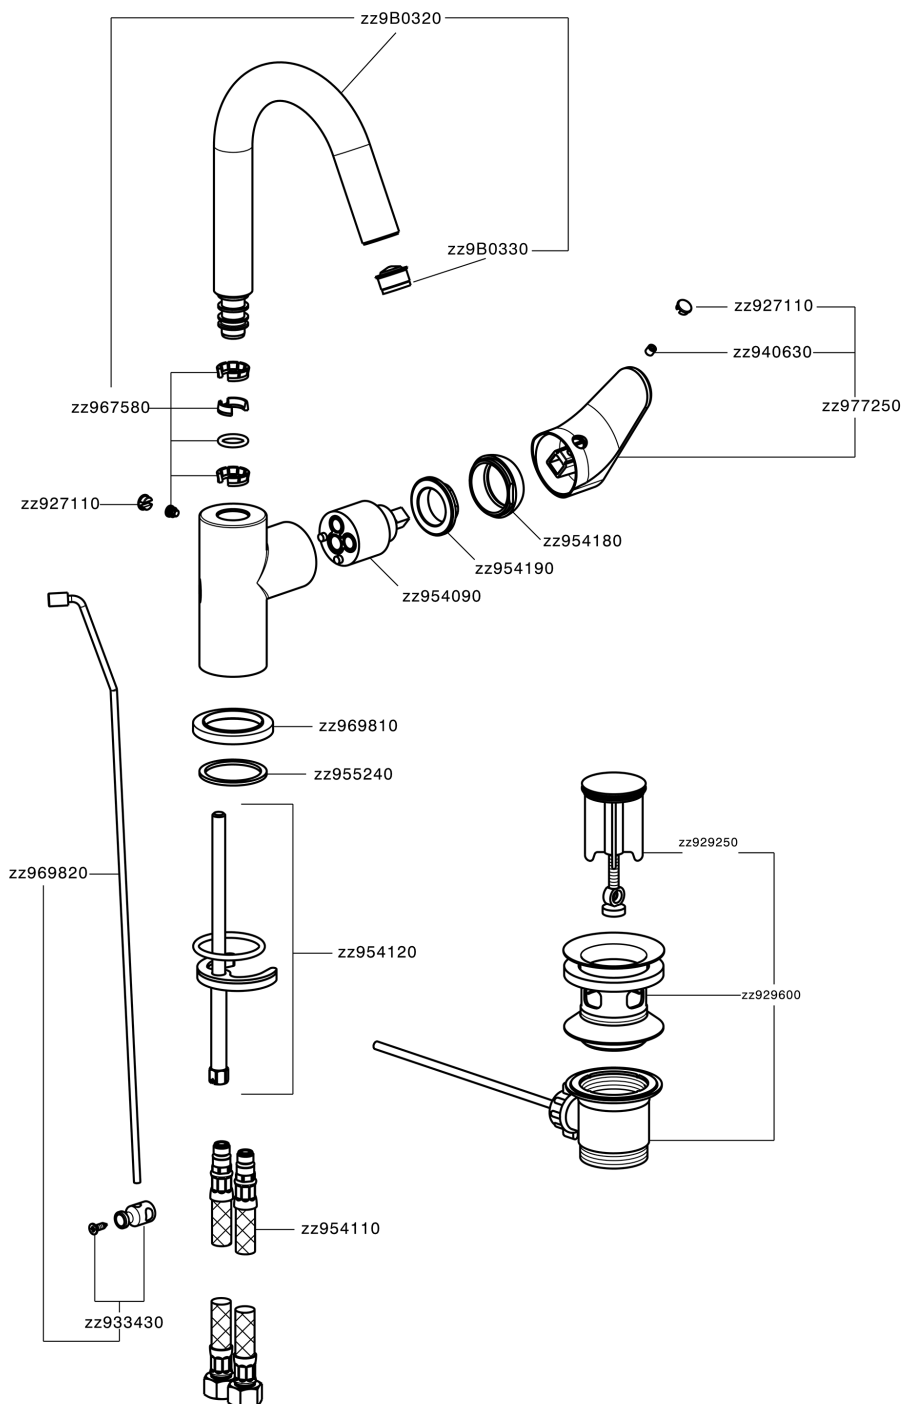

Single lever washbasin mixer EnergySave H3_AH000475

MODEL **AH000475**

Single lever washbasin mixer EnergySave, with 1"1/4 automatic pop up waste, G 3/8" stainless steel flexible hoses

AVAILABLE FINISHINGS

-  **21** 21 Chrome
-  **2F** 2F Brushed Nickel
-  **40** 40 Matt Black

CHARACTERISTICS

Cartridge Spare Parts **ZZ95409000**

35 mm Cartridge

EcoStop

EcoStop feature limits water flow to approximately 50% of maximum output with one point of resistance on setting. Push slightly past the middle stop only when full water output is required. This will save water up to 50%.

EnergySave

Thanks to the EnergySave device, only cold water will be drawn if the lever is operated in the central position, so that the water heater will not be engaged and no hot water wasted, leading to considerable savings in energy and costs. The temperature can be adjusted by rotating the lever to the left, until the desired temperature is reached.

Single lever washbasin mixer EnergySave H3_AH000475

AH000475

<https://en.huberitalia.com/single-lever-washbasin-mixer-energysave-h3-ah000475>

2026-04-06