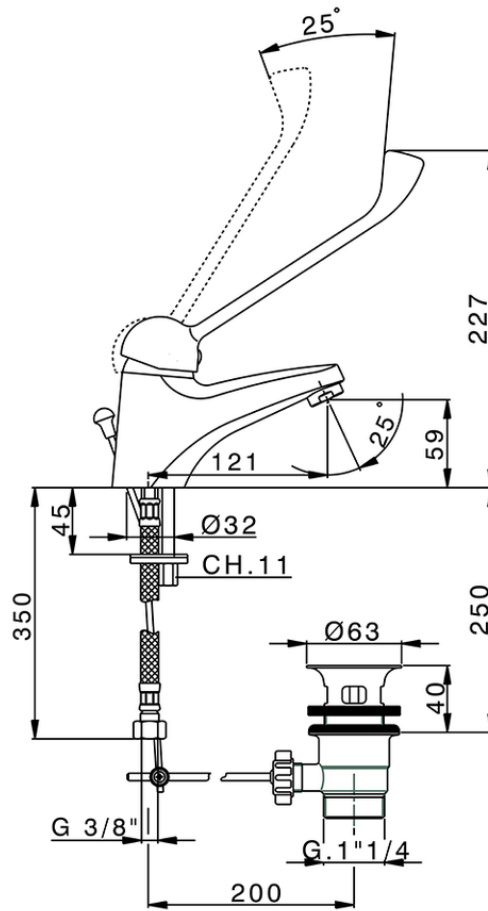

Single lever washbasin mixer CLINIC&TECHNICAL_BN000510

BN000510

<https://en.huberitalia.com/single-lever-washbasin-mixer-clinictechnical-bn000510>

2024-09-19