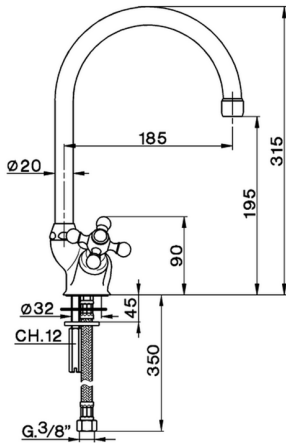

CHARACTERISTICS

2024-12-31