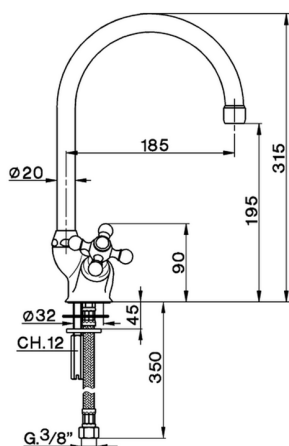

Sink mixer KITCHEN_AC900530

MODEL **AC900530**

Sink mixer, swivel spout, G.3/8" stainless steel flexible hoses

AVAILABLE FINISHINGS

-  **21** 21 Chrome
-  **26** 26 Old Copper
-  **27** 27 Old Bronze
-  **2A** 2A Satin Brushed Nickel