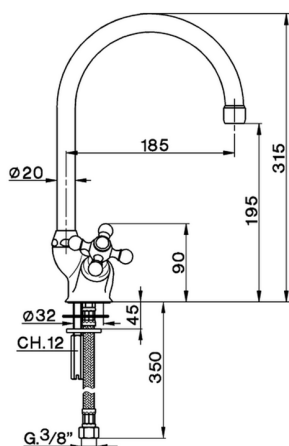

CHARACTERISTICS

2024-12-22