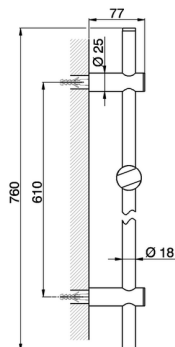

## Linear sliding bar SHOWER\_SS012140

MODEL **SS012140**

Linear sliding bar, 61 cm sliding rail bar with sliding bracket

AVAILABLE FINISHINGS

CHARACTERISTICS

2024-11-15