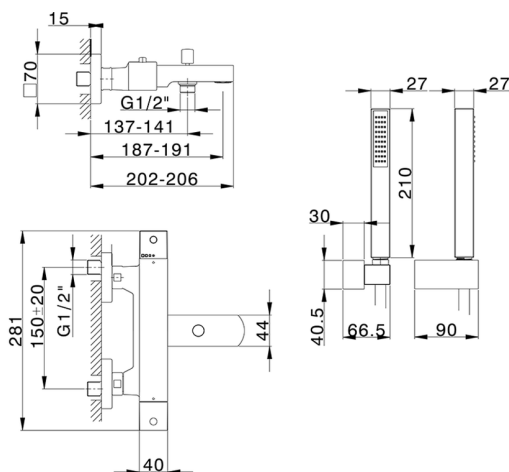

## Thermostatic bath mixer, with shower set NUOVA EGO\_NED27010

MODEL **NED27010**

Thermostatic bath mixer, with shower set, wall mounted swivel handshower barcket, ABS 27x27mm one spray minimalist square handshower, 150 cm smooth SILVERFLEX Flexible Hose

### CHARACTERISTICS

Cartridge Spare Parts **22.04A.AR - ZZ97279004**

**Argo 2 (long filter) Thermostatic Valve**