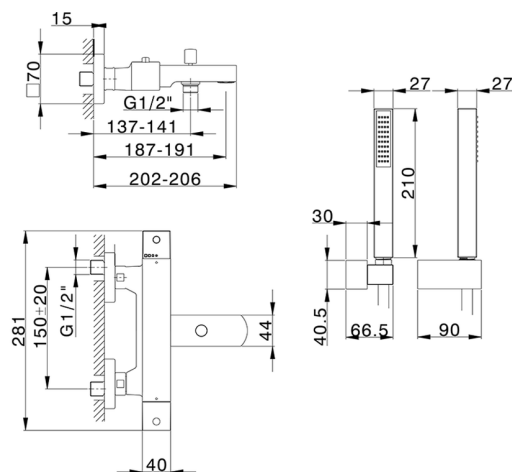

Thermostatic bath mixer, with shower set NUOVA EGO_NED27010

MODEL **NED27010**

Thermostatic bath mixer, with shower set, wall mounted swivel handshower barcket, ABS 27x27mm one spray minimalist square handshower, 150 cm smooth SILVERFLEX Flexible Hose

AVAILABLE FINISHINGS

-  **21** 21 Chrome
-  **2F** 2F Brushed Nickel
-  **40** 40 Matt Black
-  **4Q** 4Q Matt White

CHARACTERISTICS

Cartridge Spare Parts **22.04A.AR - ZZ97279004**

Argo 2 (long filter) Thermostatic Valve