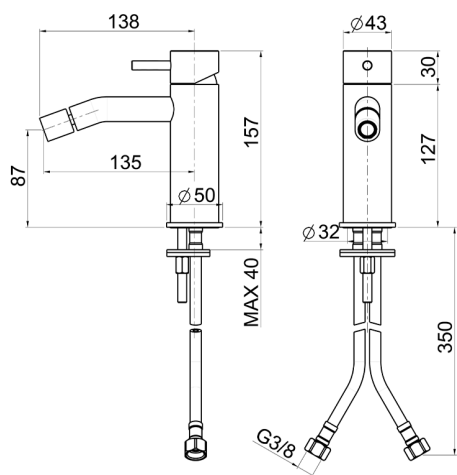

Single lever bidet mixer LYNOX_LX000564

MODEL **LX000564**

Single lever bidet mixer, without automatic pop-up waste, G.3/8" stainless steel flexible hoses, Inox AISI 316L

AVAILABLE FINISHINGS

D1 D1 Brushed Inox

CHARACTERISTICS

Cartridge Spare Parts **ZZ99511000**

30 mm Cartridge

2024-11-15