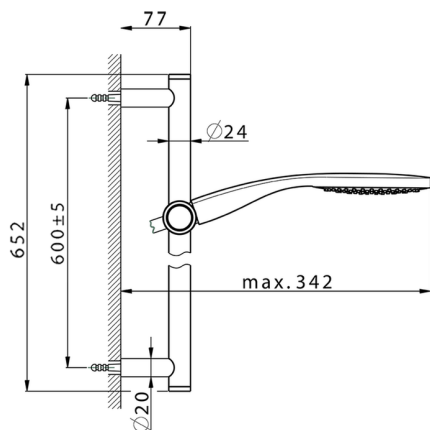

CHARACTERISTICS

2026-04-29