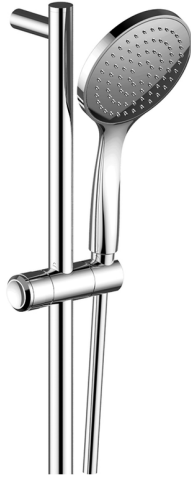

Slide rail shower set CHRONOS_CR003113

MODEL **CR003113**

Slide rail shower set, 60 cm Brass slide bar $\varnothing 24$ w/brass sliding bracket, 130 mm ABS Emotion one spray handshower, 150 cm SUPREME smooth flexible hose

AVAILABLE FINISHINGS

- 
21 21 Chrome
- 
2F 2F Brushed Nickel
- 
2Q 2Q Black Titanium

CHARACTERISTICS

2026-06-27