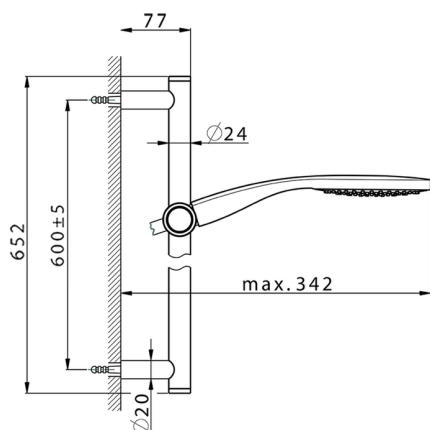

CHARACTERISTICS

2026-05-25