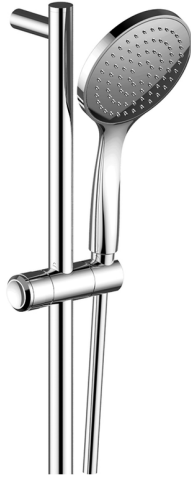

Slide rail shower set CHRONOS_CR003113

MODEL **CR003113**

Slide rail shower set, 60 cm Brass slide bar $\varnothing 24$ w/brass sliding bracket, 130 mm ABS Emotion one spray handshower, 150 cm SUPREME smooth flexible hose

AVAILABLE FINISHINGS

- 
21 21 Chrome
- 
2F 2F Brushed Nickel
- 
2Q 2Q Black Titanium

CHARACTERISTICS

2026-01-12