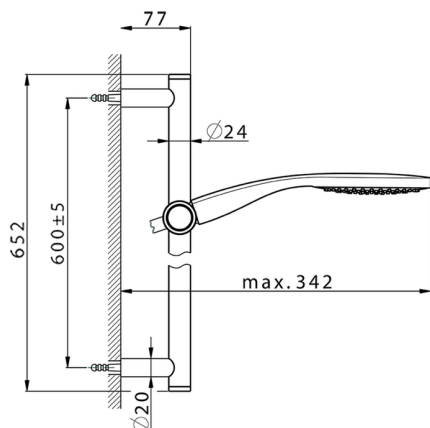

CHARACTERISTICS

2026-06-26