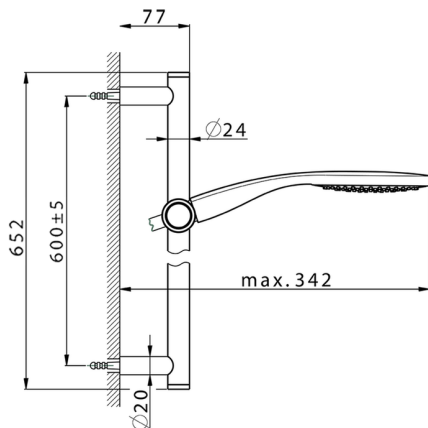

CHARACTERISTICS

2026-01-12