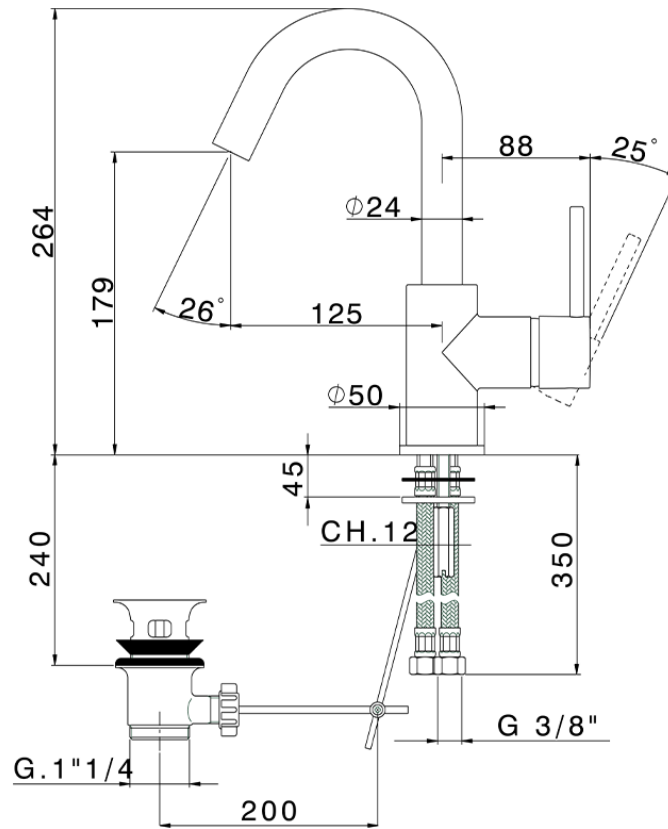

Single lever washbasin mixer EnergySave NUOVA KIRUNA\_K2000475

K2000475

<https://en.huberitalia.com/single-lever-washbasin-mixer-energysave-nuova-kiruna-k2000475>

2026-05-16