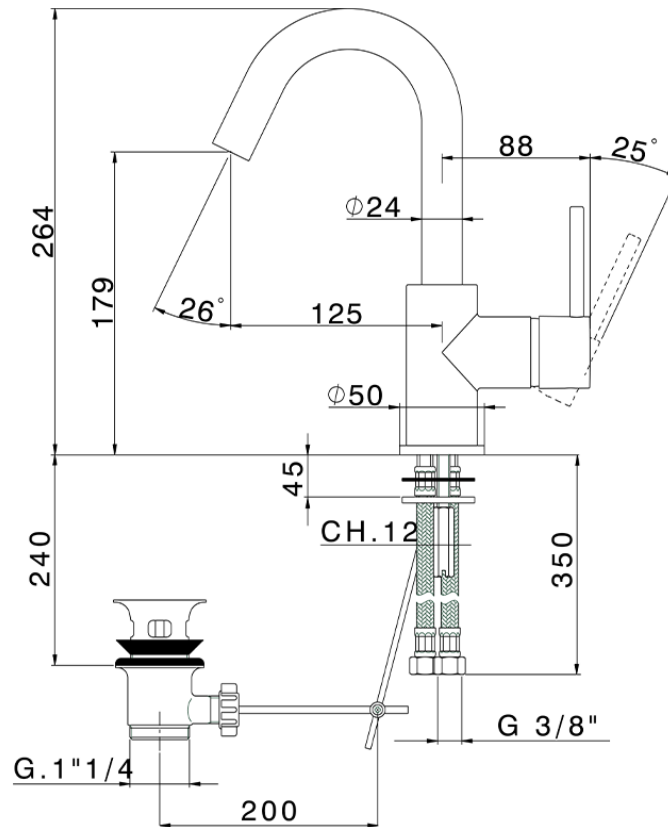

Single lever washbasin mixer EnergySave NUOVA KIRUNA_K2000475

K2000475

<https://en.huberitalia.com/single-lever-washbasin-mixer-energysave-nuova-kiruna-k2000475>

2026-04-08