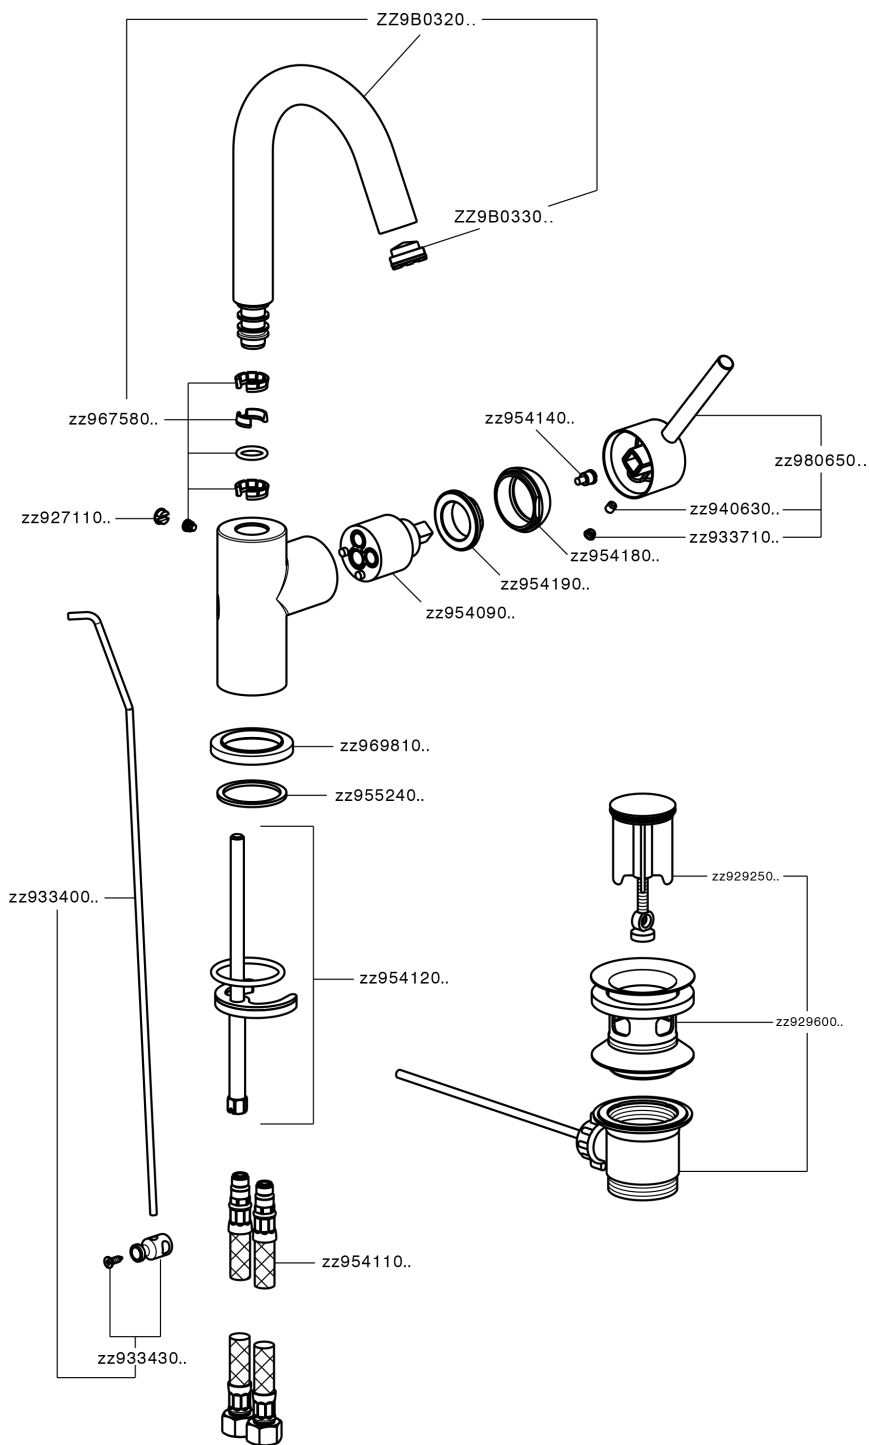

Single lever washbasin mixer EnergySave NUOVA KIRUNA_K2000475

K2000475

<https://en.huberitalia.com/single-lever-washbasin-mixer-energysave-nuova-kiruna-k2000475>

2026-06-13