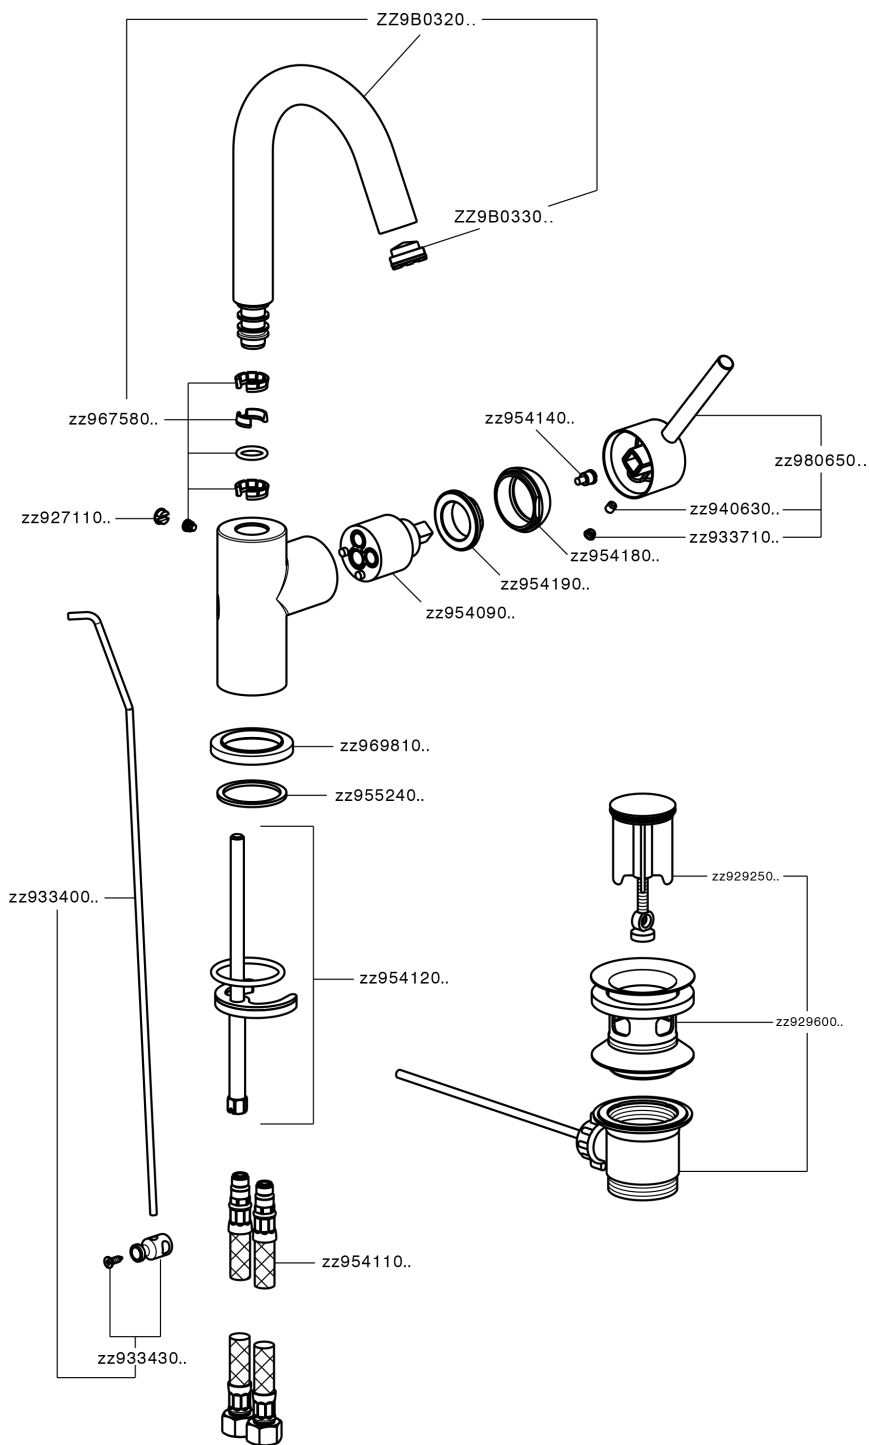

Single lever washbasin mixer EnergySave NUOVA KIRUNA_K2000475

K2000475

<https://en.huberitalia.com/single-lever-washbasin-mixer-energysave-nuova-kiruna-k2000475>

2026-04-06