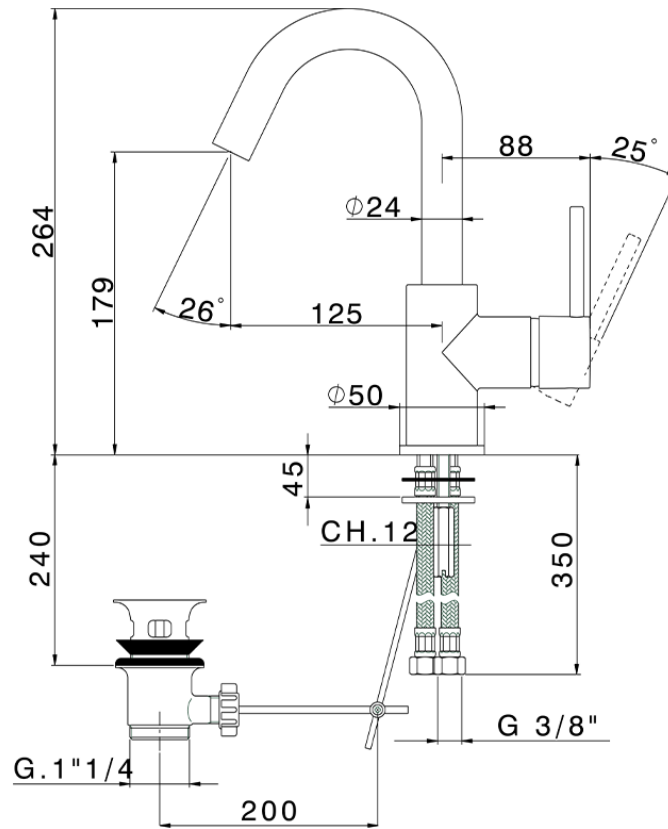

Single lever washbasin mixer EnergySave NUOVA KIRUNA_K2000475

K2000475

<https://en.huberitalia.com/single-lever-washbasin-mixer-energysave-nuova-kiruna-k2000475>

2026-05-16