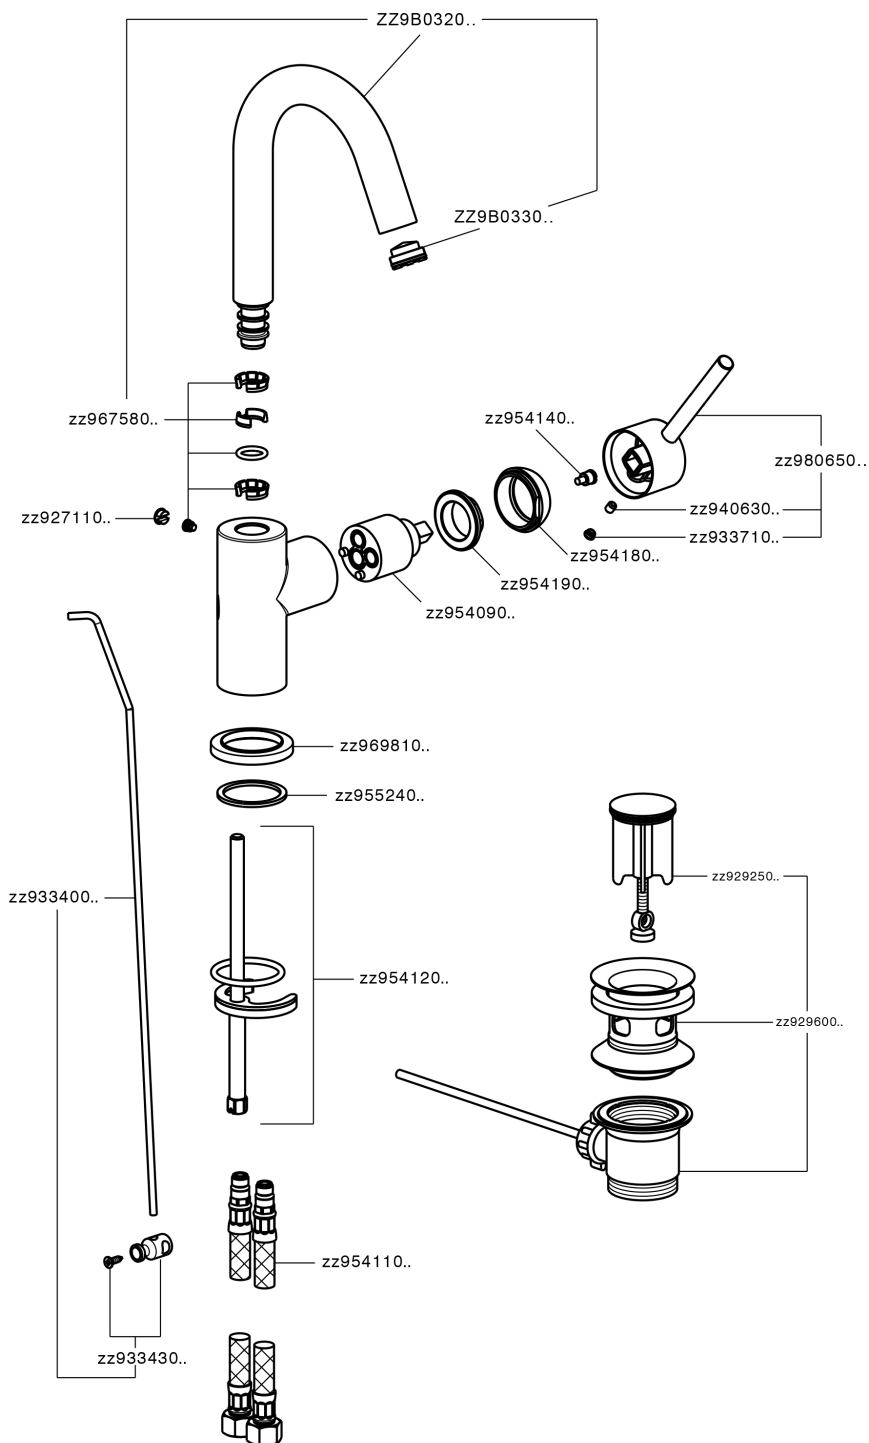

## Single lever washbasin mixer EnergySave NUOVA KIRUNA\_K2000475

K2000475

<https://en.huberitalia.com/single-lever-washbasin-mixer-energysave-nuova-kiruna-k2000475>

2026-06-14